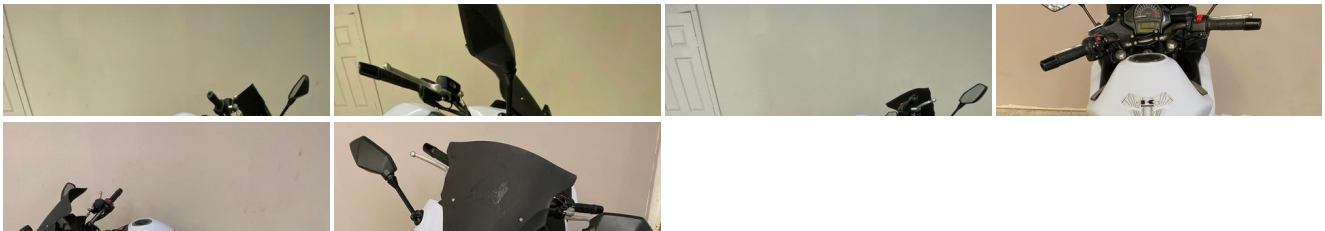

Contact

Specifications:

Year:	2013
VIN:	JKAEXEE13DDA12297
Make:	Kawasaki
Stock:	KAWA12297
Model/Trim:	Ninja® 650
Condition:	Pre-Owned
Engine:	649 cc Parallel Twin
Exterior:	White
Transmission:	6 Speed Manual
Mileage:	6,638