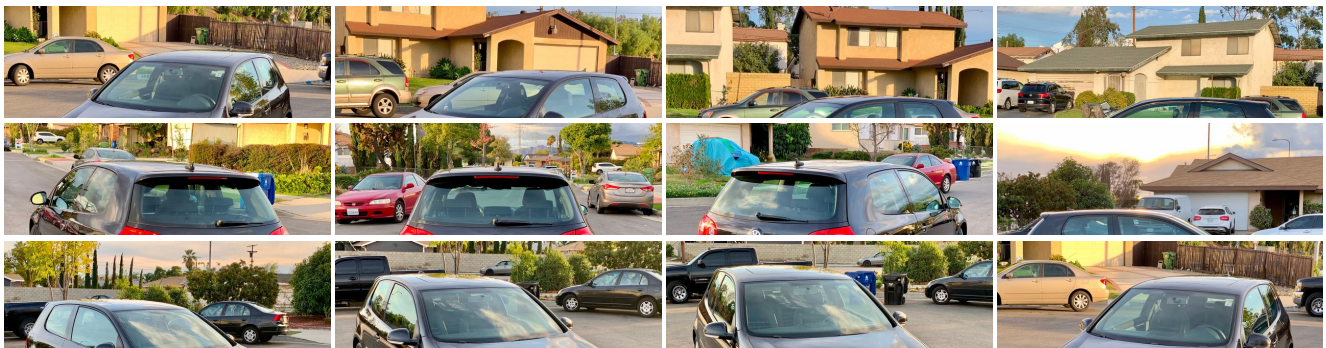

5950 Laurel Canyon Blvd, North Hollywood, CA 91607

[Photos](#)

[Details](#)

[Contact](#)

Specifications:

Year:	2007
VIN:	WVWEV71K87W140207
Make:	VOLKSWAGEN
Stock:	0207
Model/Trim:	GTI HATCHBACK 69K MLS MANUAL XENON NEW TIRES SERVICE RECORDS
Condition:	Pre-Owned
Body:	Coupe
Exterior:	Black Magic
Engine:	2.0L DOHC FSI 16-valve turbocharged I4 engine
Interior:	Anthracite Cloth
Mileage:	69,090
Drivetrain:	Front Wheel Drive
Economy:	City 23 / Highway 32

Exterior

- Black grille w/honeycomb mesh, red surrounding strip

Option Packages

Factory Installed Packages

17" DENVER ALLOY WHEELS -inc: high performance all-season tires	
IPOD ADAPTER	\$199
PKG #2 -inc: Pkg #1, partial leather seating, top front sport seats, dual zone Climatronic, heated front seats, heated window washer nozzles	\$3,160
PREMIUM AUDIO SYSTEM	\$325
SIRIUS SATELLITE RADIO	\$375
(4) RUBBER MATS & TRUNK LINER	\$185
GROUND EFFECTS KIT -inc: front spoiler, side sill extensions, rear valence	\$1,650
Option Packages Total	\$5,894