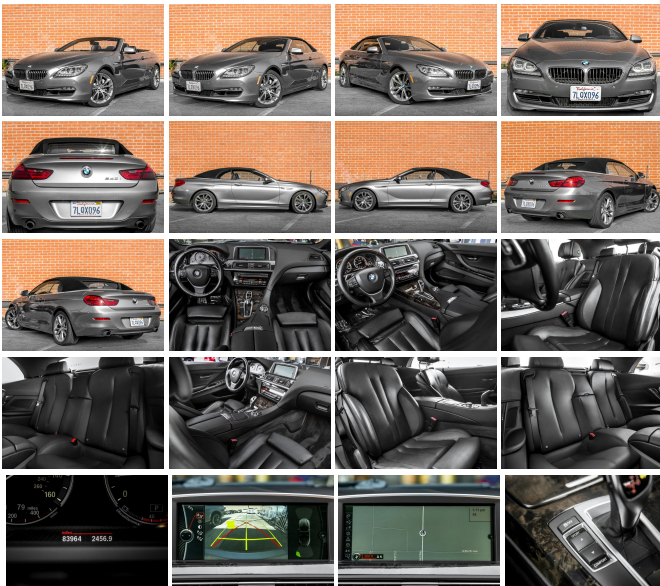

TRADE-INS ARE WELCOME***NATIONWIDE SHIPPING AT WHOLESALE RATES***FINANCING AVAILABLE OAC***OUR PRICES ARE NO-HAGGLE***

2012 BMW 640i

Stellar Auto INC. - (818) 809-8676 - View this car on our website at stellarautoinc.com/6738232/ebrochure