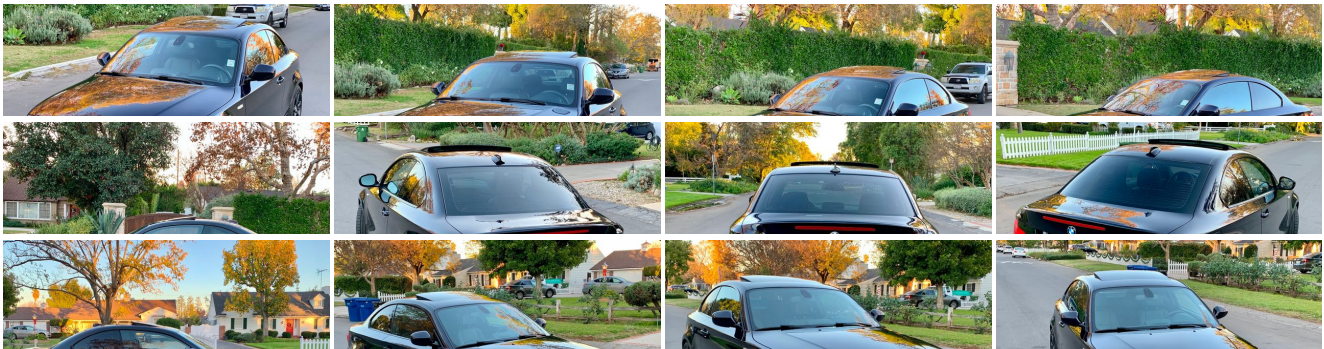

## Specifications:

<b>Year:</b>	2013
<b>VIN:</b>	<a href="#">WBAUP7C54DVM55243</a>
<b>Make:</b>	BMW
<b>Stock:</b>	5243
<b>Model/Trim:</b>	128i SPORTS PKG NAVIGATION MANUAL SERVICE RECORDS NEW TIRES
<b>Condition:</b>	Pre-Owned
<b>Body:</b>	Coupe
<b>Exterior:</b>	Black Sapphire Metallic
<b>Engine:</b>	3.0-liter dual overhead cam (DOHC), 24-valve inline 230-hp 6-cylinder engine w/composite magnesium/aluminum engine block, Valvetronic, Double-VANOS steplessly variable valve timing
<b>Interior:</b>	Black Leather
<b>Transmission:</b>	6-SPEED MANUAL TRANSMISSION
<b>Mileage:</b>	85,385
<b>Drivetrain:</b>	Rear Wheel Drive