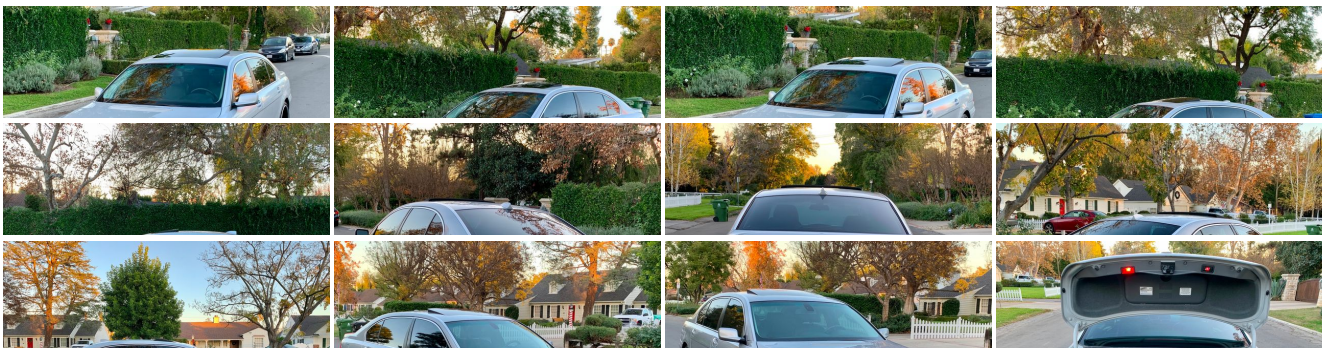

5950 Laurel Canyon Blvd, North Hollywood, CA 91607

Photos

Details

Contact

Specifications:

Year:	2005
VIN:	WBAGN63575DS59365
Make:	BMW
Stock:	9365
Model/Trim:	745Li SPORTS PKG NAVIGATION SERVICE RECORDS NEW TIRES
Condition:	Pre-Owned
Body:	Sedan
Exterior:	Titanium Silver Metallic
Engine:	4.4L DOHC EFI 32-valve aluminum V8 engine w/variable valve timing
Interior:	Black/Black Leather
Mileage:	185,790
Drivetrain:	Rear Wheel Drive
Economy:	City 18 / Highway 26