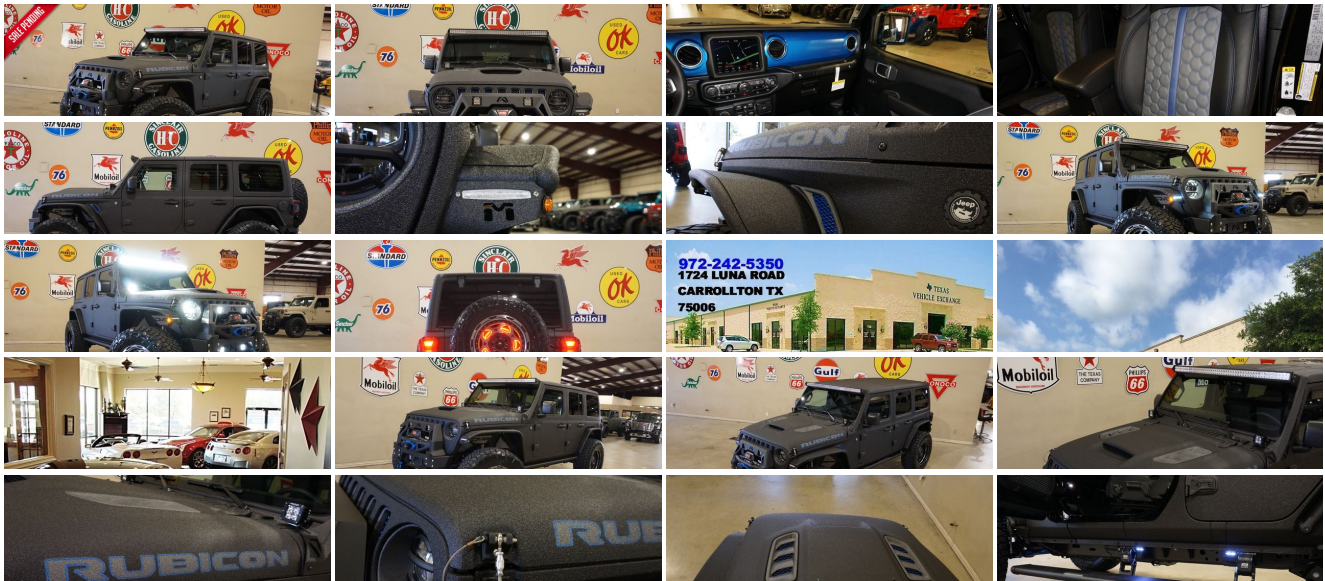

2020 Jeep Wrangler JL Unlimited Rubicon 4X4 DUPONT KEVLAR,LIFTED,LED'S

Our Price \$83,900

View this vehicle on our website at tveauto.com

972-242-5350

1724 Luna Road , Carrollton, TX 75006

Photos
Details
Contact

Specifications:

Year:	2020
VIN:	1C4HJXFGXLW161096
Make:	Jeep
Stock:	161096
Model/Trim:	Wrangler JL Unlimited Rubicon 4X4 DUPONT KEVLAR,LIFTED,LED'S
Condition:	Pre-Owned
Body:	SUV
Exterior:	Black
Engine:	ENGINE: 3.6L V6 24V VVT UPG I W/ESS
Interior:	Black Leather
Transmission:	TRANSMISSION: 8-SPEED AUTOMATIC (850RE)
Mileage:	121
Drivetrain:	4 Wheel Drive
Economy:	City 17 / Highway 22

Vehicle Description

NATION WIDE FINANCING

SUBMIT CREDIT APP WWW.TVEAUTO.COM

OR CALL 972-242-5350

"RAPTOR BLACK EDITION"

CUSTOM BUILT **KEVLAR** 2020 JEEP WRANGLER JL UNLIMITED RUBICON 4X4 WITH 24R PACKAGE

UPGRADES INCLUDE:

- * RAPTOR BLACK KEVLAR COATING WITH BLUE ACCENTS
- * CUSTOM ALEA BLACK & GRAY LEATHER WITH BLUE STITCHING
- * FACTORY REMOTE START
- * COLD WEATHER GROUP
- * LED LIGHTING GROUP
- * FACTORY 8.4 INCH TOUCH SCREEN NAVIGATION WITH HD AM/FM/SIRIUS STEREO & ALPINE PREMIUM AUDIO SYSTEM
- * FACTORY BACK-UP CAMERA
- * U-CONNECT