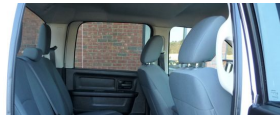

Specifications:

Year:	2015
VIN:	1C6RR6ST6FS630908
Make:	Ram
Stock:	T2451
Model/Trim:	1500 Tradesman
Condition:	Pre-Owned
Body:	Pickup Truck
Exterior:	Bright White Clearcoat
Engine:	ENGINE: 5.7L V8 HEMI MDS VVT
Interior:	Diesel Gray/Black Cloth
Transmission:	TRANSMISSION: 6-SPEED AUTOMATIC 65RFE
Mileage:	64,281
Drivetrain:	Rear Wheel Drive
Economy:	City 14 / Highway 20

Vehicle Description

SHOWN BY APPOINTMENT ONLY

Installed Options

Interior

- Heavy Duty Vinyl 40/20/40 Split Bench Seat- 2 12V DC Power Outlets
- 4-Way Driver Seat -inc: Manual Recline and Fore/Aft Movement
- 4-Way Passenger Seat -inc: Manual Recline and Fore/Aft Movement
- 40/20/40 Split Bench Seat- Analog Display- Cargo Area Concealed Storage
- Cruise Control w/Steering Wheel Controls- Day-Night Rearview Mirror
- Delayed Accessory Power- Electronic Shift- Fade-To-Off Interior Lighting
- Front Armrest w/3 Cupholders- Full Cloth Headliner- Full Vinyl/Rubber Floor Covering
- Gauges -inc: Speedometer, Odometer, Voltmeter, Oil Pressure, Engine Coolant Temp, Tachometer, Oil Temperature, Transmission Fluid Temp, Engine Hour Meter and Trip Odometer
- Glove Box- HVAC -inc: Underseat Ducts and Console Ducts
- Instrument Panel Bin, Dashboard Storage, Driver / Passenger And Rear Door Bins and 2nd Row Underseat Storage
- Interior Trim -inc: Deluxe Sound Insulation, Metal-Look Instrument Panel Insert and Chrome/Metal-Look Interior Accents
- Manual Adjustable Front Head Restraints and Manual Adjustable Rear Head Restraints
- Manual Air Conditioning- Manual Tilt Steering Column- Pickup Cargo Box Lights
- Power 1st Row Windows w/Driver And Passenger 1-Touch Up/Down
- Power Door Locks- Power Rear Windows- Rear Center Armrest- Rear Cupholder
- Rear Folding Seat- Rotary Shifter- Sentry Key Engine Immobilizer- Storage Tray
- Systems Monitor- Urethane Gear Shift Knob

Exterior

- Exterior Mirrors w/Heating Element- Wheels: 17" x 7" Steel- Black Door Handles
- Black Exterior Mirrors- Black Front Bumper w/Black Rub Strip/Fascia Accent
- Black Grille- Black Rear Step Bumper
- Black Side Windows Trim and Black Front Windshield Trim
- Cargo Lamp w/High Mount Stop Light- Clearcoat Paint- Deep Tinted Glass
- Fixed Rear Window- Front License Plate Bracket
- Full-Size Spare Tire Stored Underbody w/Crankdown
- Fully Automatic Aero-Composite Halogen Headlamps w/Delay-Off
- Galvanized Steel/Aluminum Panels- Goodyear Brand Tires
- Manual Tailgate/Rear Door Lock- Power Side Mirrors w/Manual Folding

Option Packages

Factory Installed Packages

ENGINE: 5.7L V8 HEMI MDS VVT

TRANSMISSION: 6-SPEED AUTOMATIC 65RFE

ANTI-SPIN DIFFERENTIAL REAR AXLE $325

CARPET FLOOR COVERING $110

EXTERIOR APPEARANCE GROUP $495
-inc: Bright Rear Bumper, Bright Grille, GVWR: 6,900 lbs, Wheels: 17" x 7" Aluminum, Bright Front Bumper