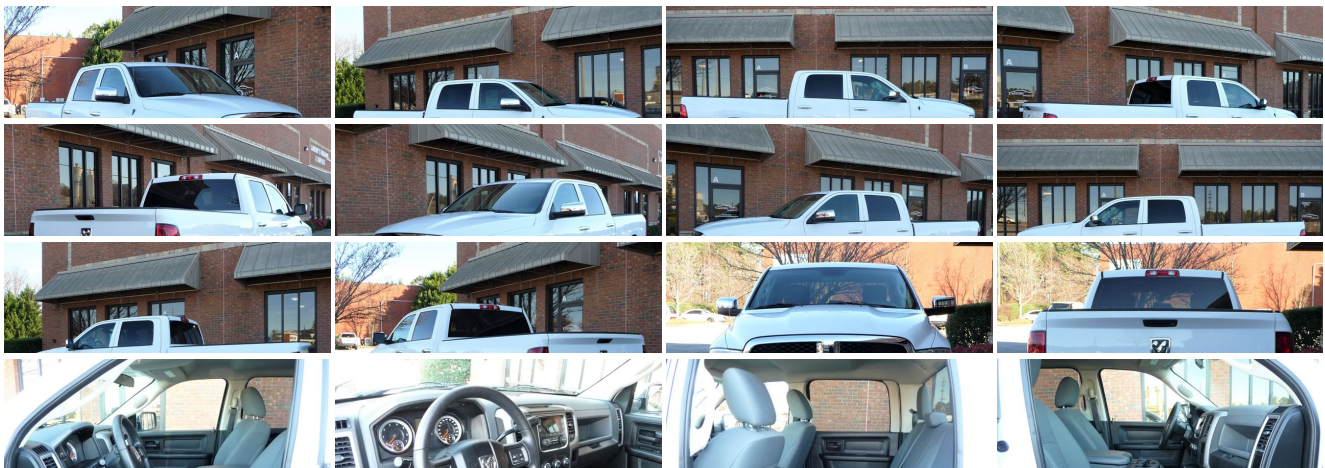

2015 Ram 1500 Tradesman

Our Price \$18,498

View this vehicle on our website at atlantamotorcompany.com

[\(770\) 965-0281](tel:7709650281)

4606 Elk Ridge Ct., Suite A, Flowery Branch, Georgia 30542

- Photos
- Details
- Contact

Specifications:

Year:	2015
VIN:	1C6RR6ST6FS630908
Make:	Ram
Stock:	T2451
Model/Trim:	1500 Tradesman
Condition:	Pre-Owned
Body:	Pickup Truck
Exterior:	Bright White Clearcoat
Engine:	ENGINE: 5.7L V8 HEMI MDS VVT
Interior:	Diesel Gray/Black Cloth
Transmission:	TRANSMISSION: 6-SPEED AUTOMATIC 65RFE
Mileage:	64,281
Drivetrain:	Rear Wheel Drive
Economy:	City 14 / Highway 20

Exterior

- Exterior Mirrors w/Heating Element- Wheels: 17" x 7" Steel- Black Door Handles
- Black Exterior Mirrors- Black Front Bumper w/Black Rub Strip/Fascia Accent
- Black Grille- Black Rear Step Bumper
- Black Side Windows Trim and Black Front Windshield Trim
- Cargo Lamp w/High Mount Stop Light- Clearcoat Paint- Deep Tinted Glass
- Fixed Rear Window- Front License Plate Bracket
- Full-Size Spare Tire Stored Underbody w/Crankdown
- Fully Automatic Aero-Composite Halogen Headlamps w/Delay-Off
- Galvanized Steel/Aluminum Panels- Goodyear Brand Tires
- Manual Tailgate/Rear Door Lock- Power Side Mirrors w/Manual Folding

3.21 REAR AXLE RATIO

QUICK ORDER PACKAGE 25B TRADESMAN
-inc: Engine: 5.7L V8 HEMI MDS VVT, Transmission: 6-Speed Automatic 65RFE, Tradesman Package

BRIGHT WHITE CLEARCOAT

- Manual Targate® Rear Door Lock- Power Side Mirrors w/Manual Folding
- Regular Box Style- Spray-In Bed Liner- Steel Spare Wheel
- Tailgate Rear Cargo Access- Tires: P265/70R17 BSW AS- Variable Intermittent Wipers