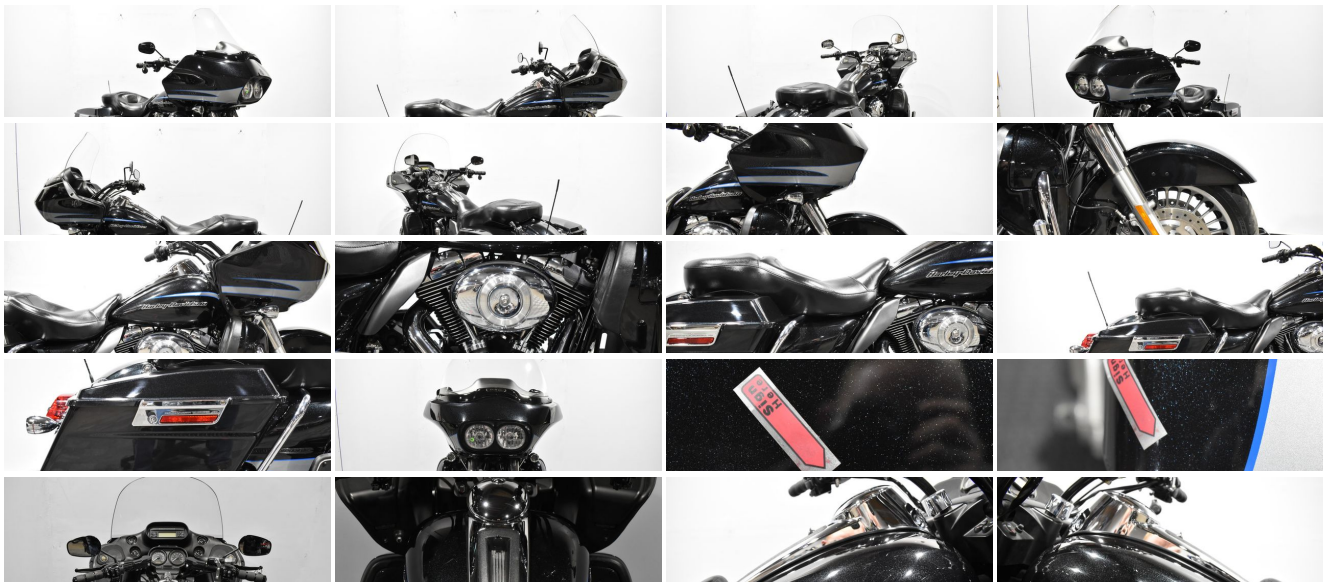

Photos

Details

Contact

**Specifications:**

<b>Year:</b>	2013
<b>VIN:</b>	1HD1KGM18DB609968
<b>Make:</b>	Harley-Davidson
<b>Model/Trim:</b>	FLTRU - Road Glide® Ultra
<b>Condition:</b>	Pre-Owned
<b>Engine:</b>	1690 cc
<b>Transmission:</b>	6-Speed
<b>Mileage:</b>	42,968

## Vehicle Description

YOU ARE LOOKING AT A 2013 HARLEY DAVIDSON ROAD GLIDE ULTRA (FLTRU) WITH 42,968 MILES ON IT. IT IS MIDNIGHT PEARL IN COLOR AND POWERED BY A 1690CC (103") FUEL INJECTED ENGINE AND 6 SPEED TRANSMISSION. THE BIKE COMES WITH ABS BRAKES, CRUISE CONTROL, 1 KEY, 1 REMOTE, AND FACTORY SECURITY SYSTEM.

THERE ARE SOME EXTRAS ON THE BIKE WHICH INCLUDE A HAMMOCK SEAT (549.95), CHROME HIGHWAY PEGS (139.95), AND BLACK HORIZON BARS (695.95), GRIPS (69.95), AND WINDSHIELD MOLDING (174.95).

THERE ARE NO DENTS OR DINGS THAT I CAN FIND. THERE ARE TOUCHUPS ON THE FRONT FENDER, FRONT FAIRING, TANK, AND LOWER FAIRINGS. THE CHROME AND ALUMINUM ARE IN GOOD CONDITION WITH THE EXCEPTION OF OXIDATION ON THE FORK LOWERS. THE TIRES HAVE GOOD TREAD LEFT ON THEM.