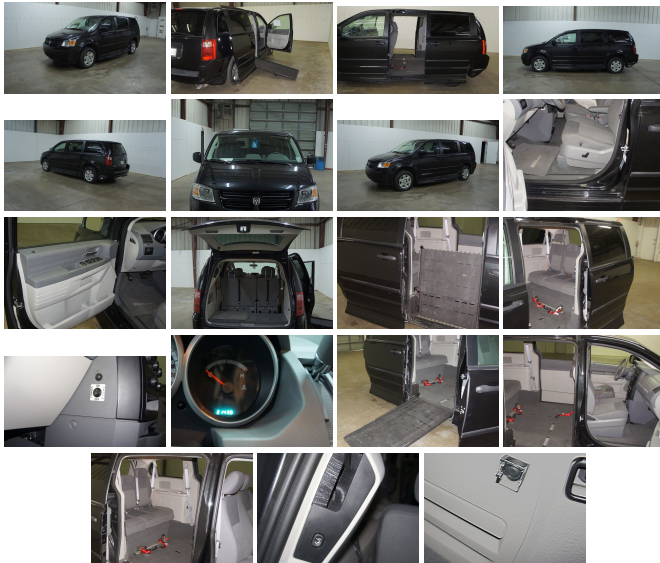

Specifications:

Year:	2008
VIN:	2D8HN44H88R808806
Make:	Dodge
Stock:	808806
Model/Trim:	Grand Caravan SE
Condition:	Pre-Owned
Body:	Minivan/Van
Exterior:	Brilliant Black Crystal Prl
Engine:	3.3L OHV V6 ENGINE
Interior:	Md Slate/Lt Shale Cloth
Transmission:	4-SPEED AUTOMATIC VLP TRANSMISSION W/OD
Mileage:	21,430
Drivetrain:	Front Wheel Drive
Economy:	City 17 / Highway 24

HANDICAP CONVERSION VAN ! WHEEL CHAIR ACCESSIBLE LOW MILEAGE RUNS AND DRIVES GREAT!