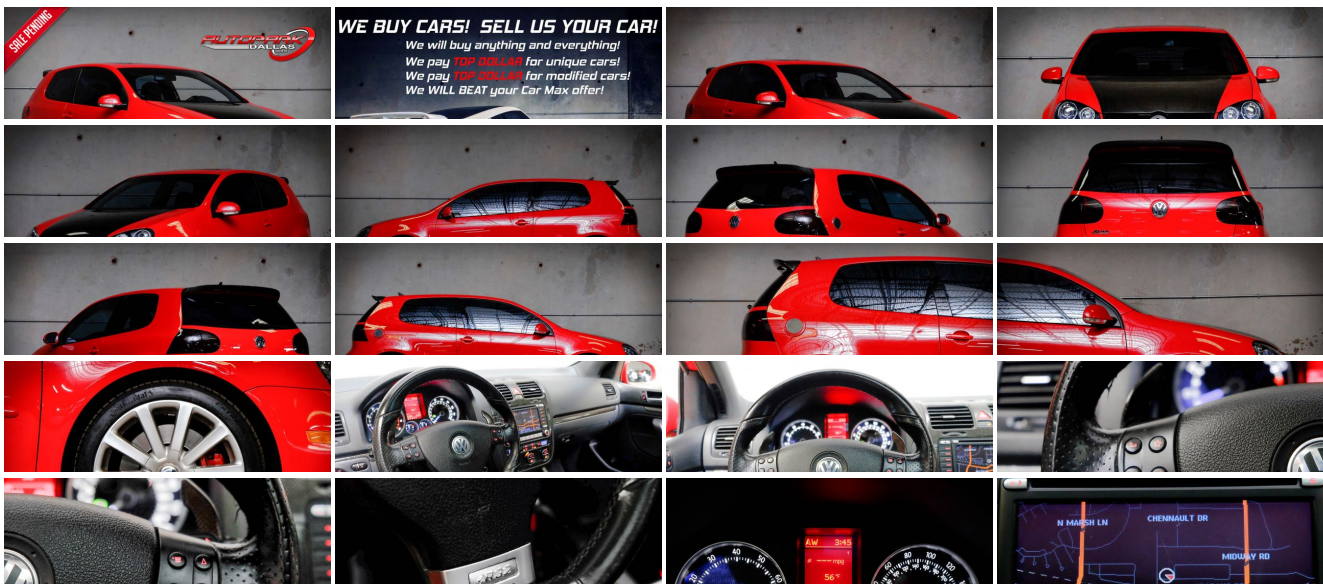

Specifications:

Year:	2008
VIN:	WVWKC71K08W015213
Make:	Volkswagen
Model/Trim:	R32 #266 of 5000 w/ MANY Upgrades!
Condition:	Pre-Owned
Body:	Coupe
Exterior:	Tornado Red
Engine:	3.2L DOHC 24-valve V6 engine
Interior:	Anthracite Leather
Transmission:	6-speed DSG transmission w/Tiptronic & sport mode
Mileage:	51,823
Drivetrain:	All Wheel Drive
Economy:	City 18 / Highway 23

Vehicle Description

AutoPark Dallas is excited to offer you this RARE 2008 Volkswagen R32 for sale! We at APD pride ourselves on finding those unique vehicles and this Volkswagen follows that statement well, as some may not know this R32 was only brought to us United States consumers during two specific years: 2004 & 2008. During those respective years, only 5,000 units were made (for a total 10,000 overall!) and in only 4 optioned colors! Bringing your attention to the fact that this R32 we have here is not only a rare find as its 1 of 5000, but even more so since its only 1 of 639 Tornado Red R32(s) out in the U.S. concrete jungle! If your desire is a rare collector car or a fun reliable hatchback then swing on by to our indoor 16,000 Sq Ft Showroom located in Addison, Tx. to check out this sick Volkswagen R32 parked amongst our inventory of 100+ other unique and luxury vehicles!

Mechanical

- 18" x 7.5" alloy wheels w/anti-theft wheel locks - 225/40YR18 summer performance tires
- 3.2L DOHC 24-valve V6 engine
- 4-wheel anti-lock vented disc brakes w/blue calipers, brake pad wear indicator
- 4MOTION all-wheel drive w/Haldex center differential
- 6-speed DSG transmission w/Tiptronic & sport mode- Compact spare tire
- Dual center mounted chrome exhaust tips - Electric-assist pwr steering
- Electronic stabilization program- Independent MacPherson strut front suspension
- Independent multi-link rear suspension