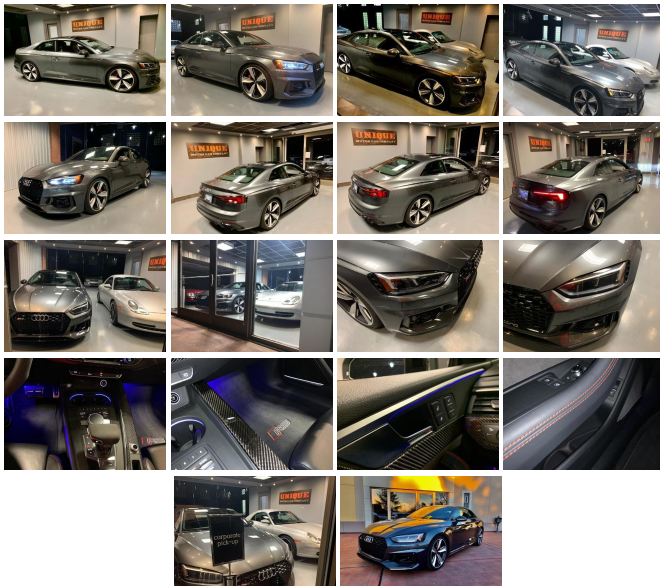

2018 Audi RS 5 Coupe

View this car on our website at uniquemotorcarsonline.com/6725902/ebrochure

Our Price **\$65,900**

Specifications:

Year:	2018
VIN:	WUARWAF58JA902098
Make:	Audi
Stock:	902098
Model/Trim:	RS 5 Coupe
Condition:	Pre-Owned
Body:	Coupe
Exterior:	Daytona Gray Pearl Effect
Engine:	2.9 V-6
Interior:	Black w/Crescendo Red Leather
Transmission:	8 speed tiptronic
Mileage:	13,209
Drivetrain:	All Wheel Drive
Economy:	City 18 / Highway 26

Bought here and traded here, a barely driven 2018 Audi RS5 coupe AWD, 2.9 liter twin turbo V-6 with 444 horsepower, Daytona gray pearl with the black and crescendo red leather interior, full remaining factory warranty; option packages include RS drivers assistance package; Dynamic steering package; Black optics package; Bang & Olufsen sound system with 3D sound; 20" milled and cut forged design wheels; other options include heads up display, navigation system, push button start, carbon fiber interior package, carbon fiber engine cover, bluetooth, blind spot assist, dual climate control, delay wipers with rain sensor, heated power front seats, bluetooth audio, and many other Audi amenities. Call or email for more information. Visit us on the web at www.UniqueMotorCarsonline.com

Option Packages

Factory Installed Packages

BANG & OLUFSEN SOUND SYSTEM W/3D SOUND

\$950

BLACK OPTIC PACKAGE

-inc: Wheels: 20" 5-Arm-Trapezoid Forged Design Bi-color anthracite finish, Tires: 275/30R20 Summer Performance, High Gloss Black Exterior Kit w/quattro Script, Body-Colored Exterior Mirror Housings