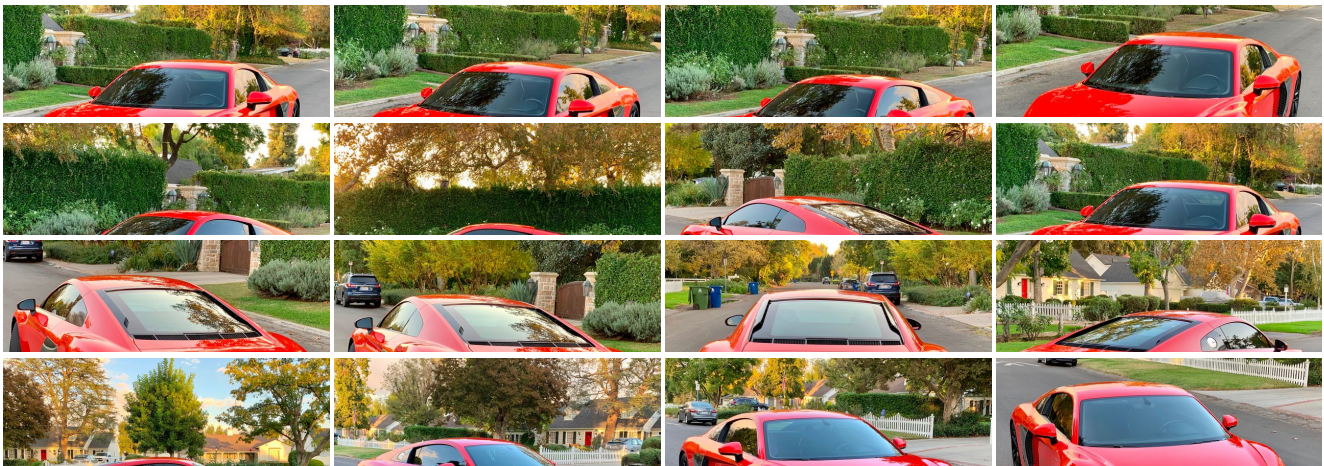

2017 AUDI R8 COUPE V10 23k AUTOMATIC NAVIGATION SERVICE RECORDS!

Our Price \$114,990

View this vehicle on our website at boutiqueautosales.com

Boutique Auto Sales

310-987-1212

5950 Laurel Canyon Blvd, North Hollywood, CA 91607

Photos

Details

Contact

Specifications:

Year:	2017
VIN:	WUAEAFX8H7901331
Make:	AUDI
Stock:	1331
Model/Trim:	R8 COUPE V10 23k AUTOMATIC NAVIGATION SERVICE RECORDS!
Condition:	Pre-Owned
Body:	Coupe
Exterior:	Dynamite Red
Engine:	Engine: 5.2L FSI V10 DOHC
Interior:	Black/Express Red Stitch Leather
Mileage:	23,542
Drivetrain:	All Wheel Drive
Economy:	City 14 / Highway 22