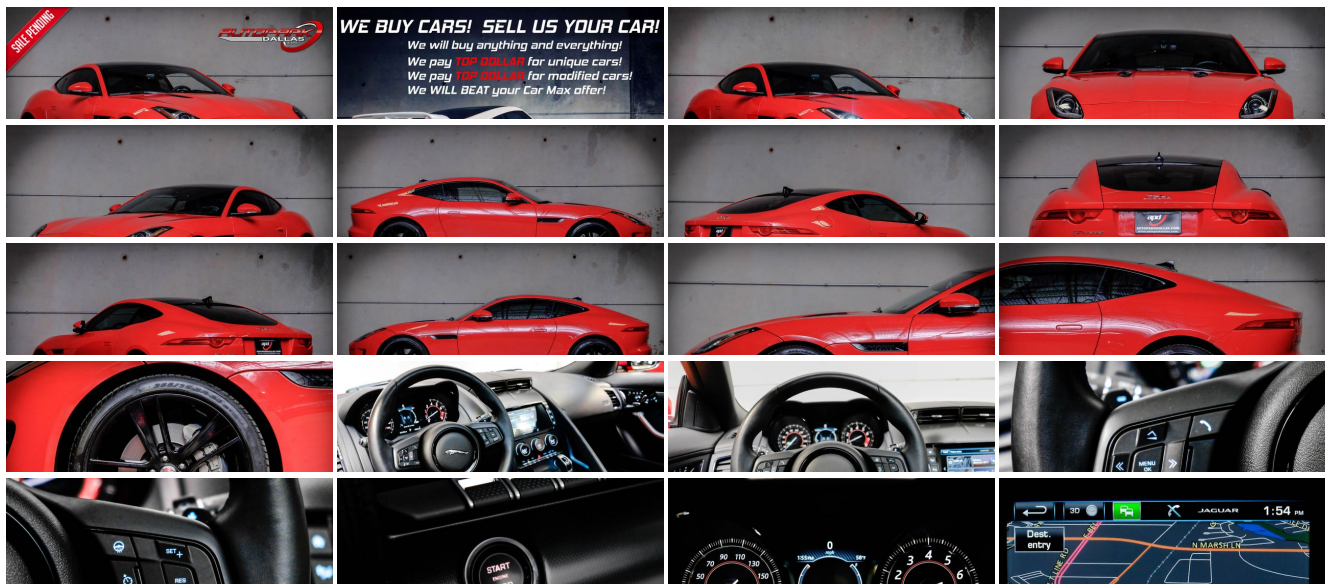

2016 Jaguar F-TYPE

Website Price \$37,995

View this vehicle on our website at autoparkdallas.com

(214) 945-2601

2061 S Stemmons Fwy , Lewisville, TX 75067

- Photos
- Details
- Contact

Specifications:

Year:	2016
VIN:	SAJWA6ATXG8K34968
Make:	Jaguar
Model/Trim:	F-TYPE
Condition:	Pre-Owned
Body:	Coupe
Exterior:	Salsa Red
Engine:	Engine: 3.0L DOHC 24V V6 Supercharged
Interior:	Jet/Redzone Stitch Leather
Transmission:	Transmission: 8-Speed ZF Automatic w/QuickShift -inc: SportShift selector in center console and black steering wheel-mounted shift paddles, Active Sport Exhaust
Mileage:	19,122
Drivetrain:	Rear Wheel Drive
Economy:	City 19 / Highway 28

Vehicle Description

AutoPark Dallas is excited to offer you this Low Mileage FULLY Optioned Salsa Red 2016 Jaguar F-TYPE for sale! The F-Type is of another breed offering an impeccable balance of driving dynamics, power, and style that only this Jaguar can produce. Under the hood is a V6 Supercharged engine pumping a sound 340 horses that is captured beautifully with the Switchable Active Exhaust system that at the push of a button lets this Jaguar roar! Additionally, this predator's visual appeal is enhanced with the Black Package 1 making all the exterior trim gloss black which contrast flawlessly with the Salsa Red exterior. The interior is equipped with all the bells-n-whistle thanks to the Premium & Vision Package giving us consumers the technology we have come to love! This Jaguar is ready to hunt, but for now waits patiently in our indoor 16,000 Sq Ft Showroom located in Addison, Tx. amongst our inventory of 100+ other unique and luxury vehicles!

CLIMATE PACK

- inc: Heated Seats, Heated Steering Wheel **\$600**

EXTENDED LEATHER PACK

- inc: dashboard, door panels, center console, windshield pillars, header rail, sunvisors and also makes available an increased set of interior color combinations, Premium Soft Grain Leather Seating Surfaces **\$3,100**