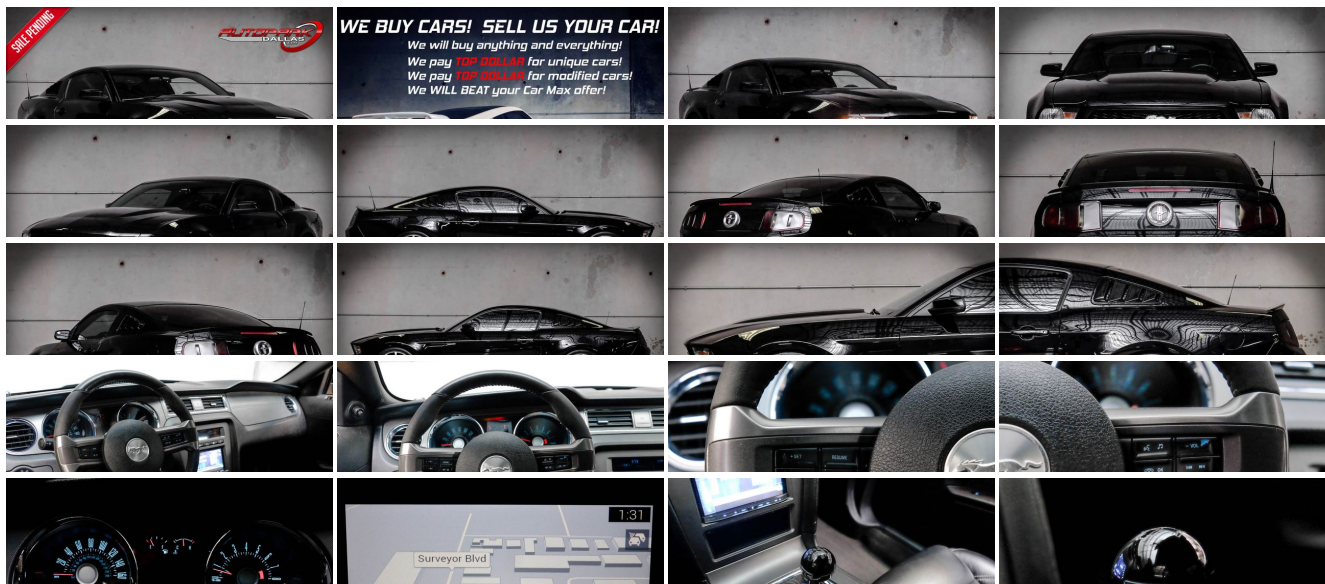

## Specifications:

<b>Year:</b>	2012
<b>VIN:</b>	<a href="#">1ZVBP8AM2C5275524</a>
<b>Make:</b>	Ford
<b>Model/Trim:</b>	Mustang Premium
<b>Condition:</b>	Pre-Owned
<b>Body:</b>	Coupe
<b>Exterior:</b>	Black
<b>Engine:</b>	3.7L 4V TI-VCT V6 ENGINE
<b>Interior:</b>	Charcoal Black Leather
<b>Transmission:</b>	6-SPEED MANUAL TRANSMISSION
<b>Mileage:</b>	55,865
<b>Drivetrain:</b>	Rear Wheel Drive
<b>Economy:</b>	City 19 / Highway 29

## Vehicle Description

AutoPark Dallas is excited to offer you this Modified 2012 Ford Mustang Premium for sale! The Mustang is a pillar of American automotive lore that brought sporty and aggressive muscle car styling up to be just as well-known as any exotic car. Thanks to Ford's aggressive Mustang body style enhanced by the eye catching Solid Black V6 Coupe Accessory Package is only the beginning, as this horse from factory is equipped with the V6 Performance Package and to top it all off has some aftermarket goodies under the hood too! Come give the piece of American muscle a look as its parked in our indoor 16,000 Sq Ft Showroom located in Addison, TX. amongst our inventory of 100+ other unique and luxury vehicles!