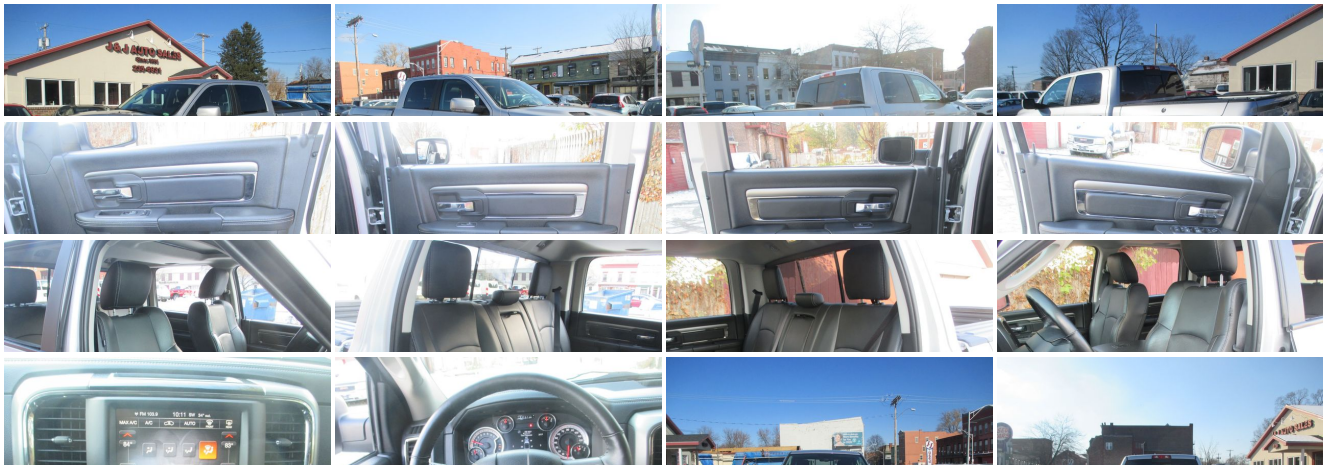

2015 Ram 1500 Sport

Our Price $29,900

View this vehicle on our website at onlinejj.com

[(518) 235-6931](tel:5182356931)

629 2nd Ave , Troy, NY 12182

- Photos
- Details
- Contact