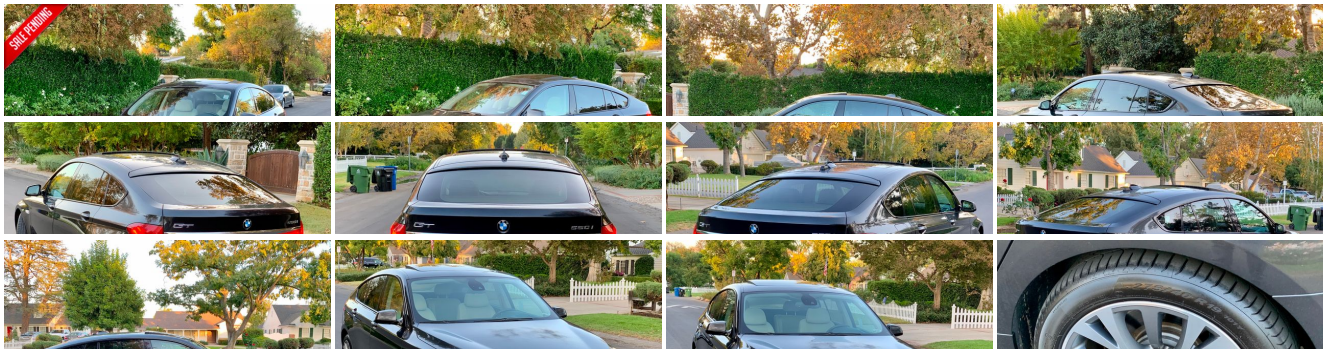

2010 BMW 550i GRAN TURISMO NAVIGATION PANORAMIC ROOF SERVICE RECORDS

Contact Sales 310-987-1212

Our Price \$10,990

Retail Value \$12,890

View this vehicle on our website at boutiqueautosales.com

Boutique Auto Sales

[310-987-1212](tel:310-987-1212)

5950 Laurel Canyon Blvd, North Hollywood, CA 91607

Photos

Details

Contact

Specifications:

Year:	2010
VIN:	WBASN4C50AC208675
Make:	BMW
Stock:	8675
Model/Trim:	550i GRAN TURISMO NAVIGATION PANORAMIC ROOF SERVICE RECORDS
Condition:	Pre-Owned
Body:	Sedan
Exterior:	Space Gray Metallic
Engine:	4.4L DI 32-valve twin-turbocharged V8 engine -inc: 4-overhead camshafts, double-VANOS steplessly variable valve timing
Interior:	Ivory White Leather
Mileage:	91,528
Drivetrain:	Rear Wheel Drive
Economy:	City 15 / Highway 21