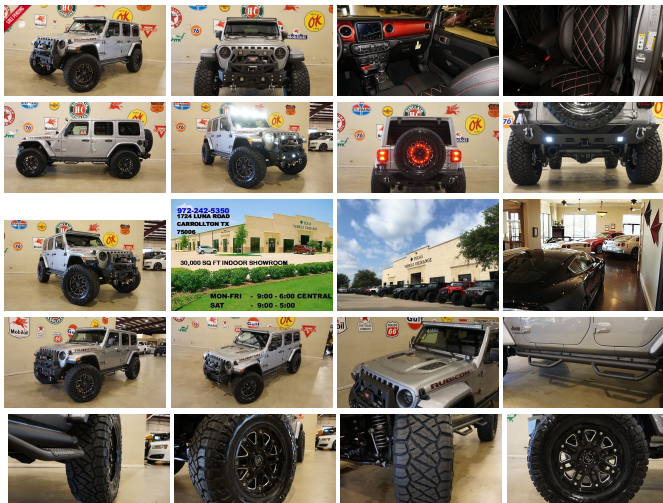

2020 Jeep Wrangler JL Unlimited Rubicon 4X4 LIFTED,BUMPERS,LED'S,NAV,HTD LTH

View this car on our website at tveauto.com/6716040/ebrochure

Our Price **\$74,900**

Specifications:

Year:	2020
VIN:	1C4HJXFG5LW156016
Make:	Jeep
Stock:	156016
Model/Trim:	Wrangler JL Unlimited Rubicon 4X4 LIFTED,BUMPERS,LED'S,NAV,HTD LTH
Condition:	Pre-Owned
Body:	SUV
Exterior:	Billet Silver Metallic Clearcoat
Engine:	ENGINE: 3.6L V6 24V VVT UPG I W/ESS
Interior:	Black Leather
Transmission:	TRANSMISSION: 8-SPEED AUTOMATIC (850RE)
Mileage:	35
Drivetrain:	4 Wheel Drive
Economy:	City 17 / Highway 22

NATION WIDE FINANCING

SUBMIT CREDIT APP WWW.TVEAUTO.COM

OR CALL 972-242-5350

**"BILLET SILVER METALLIC CLEAR COAT
EDITION"**

CUSTOM BUILT 2020 JEEP WRANGLER JL
UNLIMITED RUBICON 4X4 WITH 24R
PACKAGE

UPGRADES INCLUDE:

OF GRADES INCLUDE:

- * BILLET SILVER METALLIC CLEAR COAT
- * PAINTED TO MATCH FENDER FLARES
- * PAINTED TO MATCH 3 PIECE HARD TOP
- * CUSTOM ALEA BLACK LEATHER WITH RED STITCHING
- * FACTORY REMOTE START
- * REMOTE PROXIMITY KEYLESS ENTRY
- * COLD WEATHER GROUP
- * LED LIGHTING GROUP
- * SAFETY GROUP
- * FACTORY 8.4 INCH TOUCH SCREEN NAVIGATION WITH HD AM/FM/SIRIUS STEREO & ALPINE PREMIUM AUDIO SYSTEM
- * FACTORY BACK-UP CAMERA
- * U-CONNECT
- * (4.10 AXLE RATIO)
- * FAB FOURS "FULL METAL JACKET" STUBBY WINCH BUMPER WITH MODIFIER
- * 4 RIGID INDUSTRIES LED D2 LIGHTS IN FRONT BUMPER
- * FRONT D-RINGS & ISOLATORS (SILVER)
- * WARN ZEON 8-S WINCH WITH SYNTHETIC ROPE
- * ADDICTIVE DESERT DESIGNS CAPTURE FAIRLEAD
- * FACTORY LED HEADLIGHTS
- * RUGGED RIDGE BLACK HEADLIGHT GUARDS
- * MOPAR 10TH ANNIVERSARY RUBICON POWER DOME HOOD
- * RUBICON EXPRESS 2.5" LIFT KIT WITH TERAFLEX FALCON SERIES 3 SHOCKS & REVERGIDE

BODY COLOR 3-PIECE HARD TOP \$2,195

BODY COLOR FENDER FLARES \$495

COLD WEATHER GROUP
 -inc: Heated Steering Wheel, Heated Front Seats \$995

LED LIGHTING GROUP
 -inc: Daytime Running Lamps LED Accents, Front LED Fog Lamps, LED Reflector \$1,045