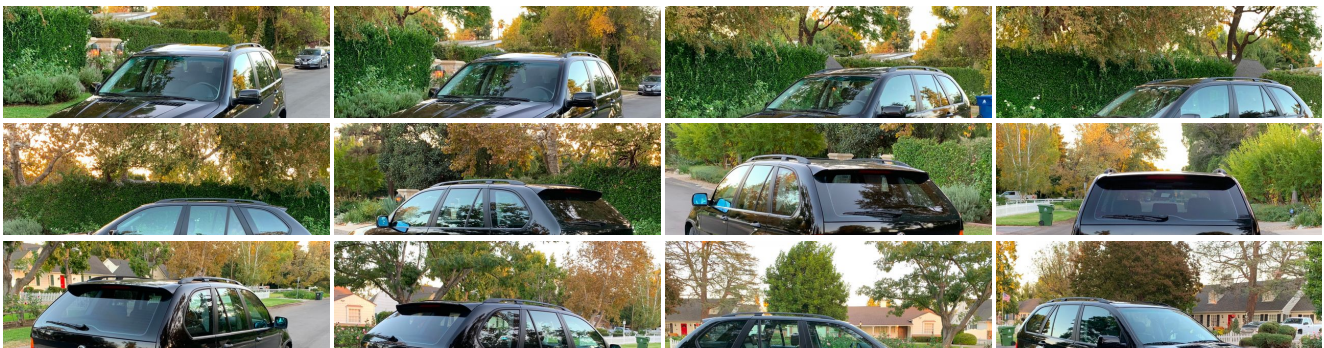

2003 BMW X5 3.0i SPORTS PKG ALLOY WHEELS SERVICE RECORDS

Contact Sales 310-987-1212

Our Price $3,990

View this vehicle on our website at boutiqueautosales.com

Boutique Auto Sales

[310-987-1212](tel:310-987-1212)

5950 Laurel Canyon Blvd, North Hollywood, CA 91607

Photos

Details

Contact