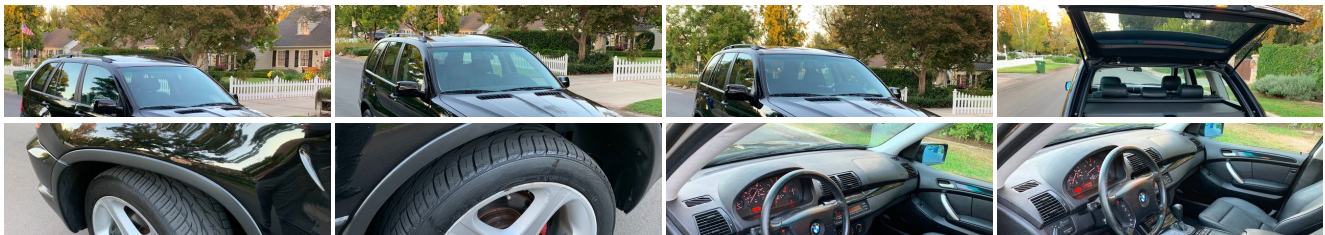

## Specifications:

<b>Year:</b>	2003
<b>VIN:</b>	<a href="#">5UXFA53533LW27062</a>
<b>Make:</b>	BMW
<b>Stock:</b>	7062
<b>Model/Trim:</b>	X5 3.0i SPORTS PKG ALLOY WHEELS SERVICE RECORDS
<b>Condition:</b>	Pre-Owned
<b>Body:</b>	SUV
<b>Exterior:</b>	Black Sapphire Metallic
<b>Engine:</b>	3.0L DOHC 24-valve I6 engine w/variable valve timing
<b>Interior:</b>	Black Leather
<b>Transmission:</b>	5-SPEED AUTOMATIC TRANSMISSION W/OD
<b>Mileage:</b>	145,578
<b>Drivetrain:</b>	All Wheel Drive
<b>Economy:</b>	City 15 / Highway 21