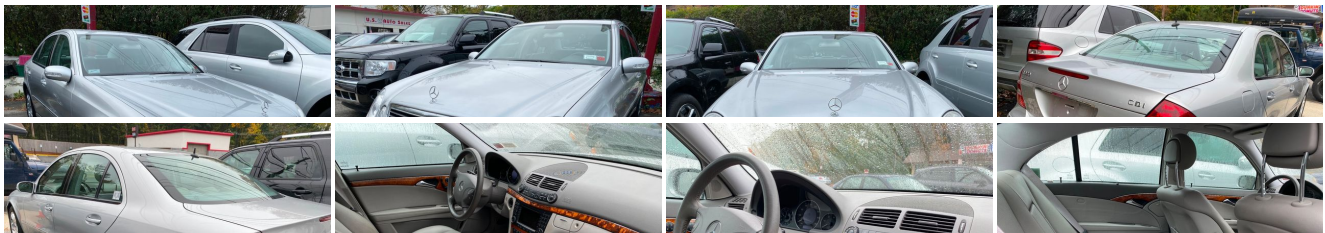

Specifications:

Year:	2005
VIN:	WDBUF26J55A759495
Make:	Mercedes-Benz
Model/Trim:	E320 3.2L CDI
Condition:	Pre-Owned
Body:	Sedan