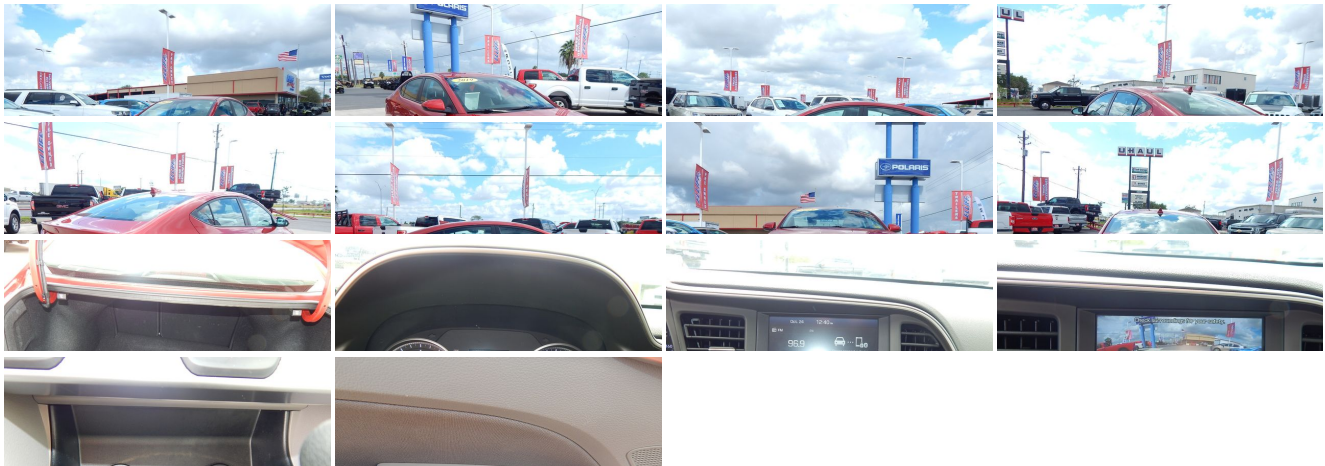

Photos

Details

Contact

Specifications:

Year:	2019
VIN:	5NPD84LF6KH403827
Make:	Hyundai
Stock:	35474
Model/Trim:	Elantra SEL
Condition:	Pre-Owned
Body:	Sedan
Exterior:	Scarlet Red
Engine:	Engine: 2.0L DOHC 16V 4-Cylinder D-CVVT MPI
Interior:	Tan Cloth
Mileage:	22,710
Drivetrain:	Front Wheel Drive
Economy:	City 28 / Highway 37

Exterior

- Black Grille w/Chrome Accents
- Black Side Windows Trim and Black Rear Window Trim - Body-Colored Door Handles
- Body-Colored Front Bumper
- Body-Colored Power Heated Side Mirrors w/Manual Folding
- Body-Colored Rear Bumper w/Gray Rub Strip/Fascia Accent- Clearcoat Paint
- Compact Spare Tire Mounted Inside Under Cargo- Fixed Rear Window w/Defroster
- Fully Automatic Projector Beam Halogen Daytime Running Lights Preference Setting Headlamps w/Delay-Off
- Fully Galvanized Steel Panels- Light Tinted Glass- Steel Spare Wheel