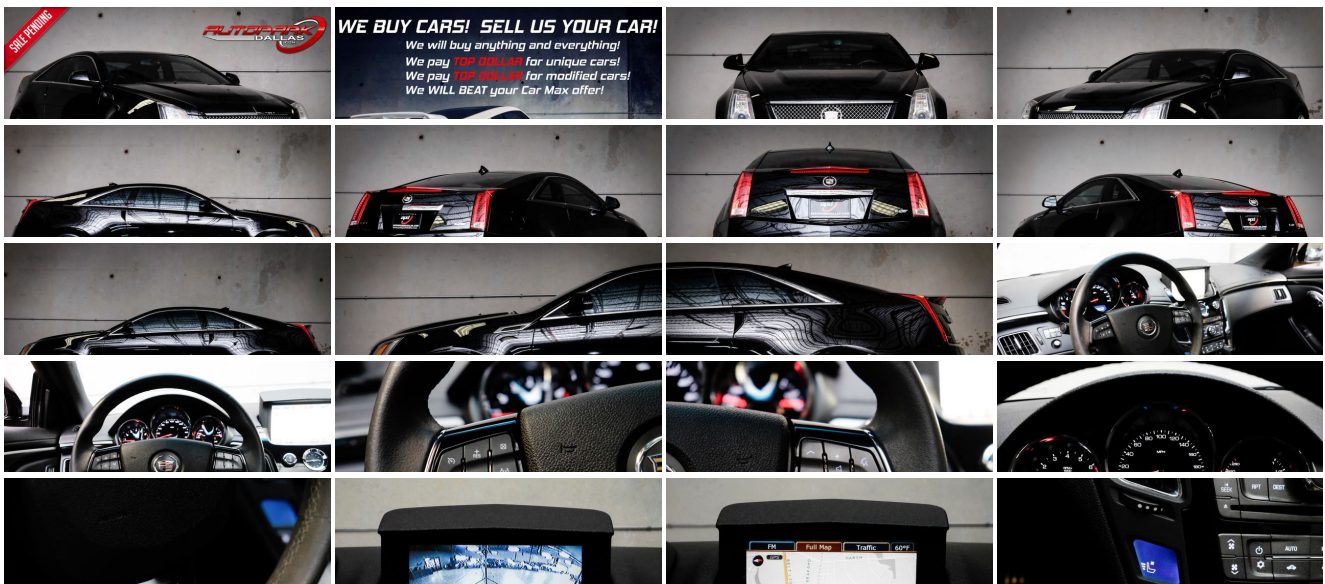

2011 Cadillac CTS-V

Website Price \$25,995

View this vehicle on our website at autoparkdallas.com

(214) 945-2601

2061 S Stemmons Fwy , Lewisville, TX 75067

- Photos
- Details
- Contact

Specifications:

Year:	2011
VIN:	1G6DV1EP7B0125484
Make:	Cadillac
Model/Trim:	CTS-V
Condition:	Pre-Owned
Body:	Coupe
Exterior:	Black Raven
Engine:	ENGINE, 6.2L SUPERCHARGED V8
Interior:	Ebony/Ebony Leather
Transmission:	TRANSMISSION, 6-SPEED AUTOMATIC
Mileage:	85,872
Drivetrain:	Rear Wheel Drive
Economy:	City 12 / Highway 18

Vehicle Description

AutoPark Dallas is thrilled to offer you this 2011 Cadillac CTS-V with CORSA Exhaust and Vibrant Performance Intake for sale! Cadillac's CTS-V is not just the best American sport sedan in history; it's also one of the best in the world. Period. The signature beast of the Cadillac world was introduced in 2004 but the Coupe & Wagon came later in 2011 and was a praised decision on General Motors part. Our Black Raven on Ebony CTS-V Coupe here at APD is equipped with every factory technology option possible to make the concrete jungle easier to navigate! If your search is for a fun performance luxury vehicle, then look no further than this CTS-V parked in our indoor 16,000 Sq Ft Showroom located in Dallas , Texas amongst our inventory of 100+ other Performance / Modified and Luxury cars!

Exterior

- Wheels, 19" x 9" (48.3 cm x 22.9 cm) front and 19" x 10" (48.3 cm x 25.4 cm) rear, premium multi-coat painted finish
- Fog lamps, front, integral in front fascia- Glass, Solar-Ray light-tinted
- Headlamp washer system
- Headlamps, high intensity discharge with Adaptive Forward Lighting System, headlamp washers (Coupe-V only) and flash-to-pass. Windshield wiper activated. (Includes headlamp washers.)
- Mirrors, outside heated power-adjustable, body-color, manual-folding- Sunroof, delete
- Tire Inflation Kit Tires, P255/40R19 front and P285/35R19 rear, Y-rated performance
- Wipers, front intermittent with washers