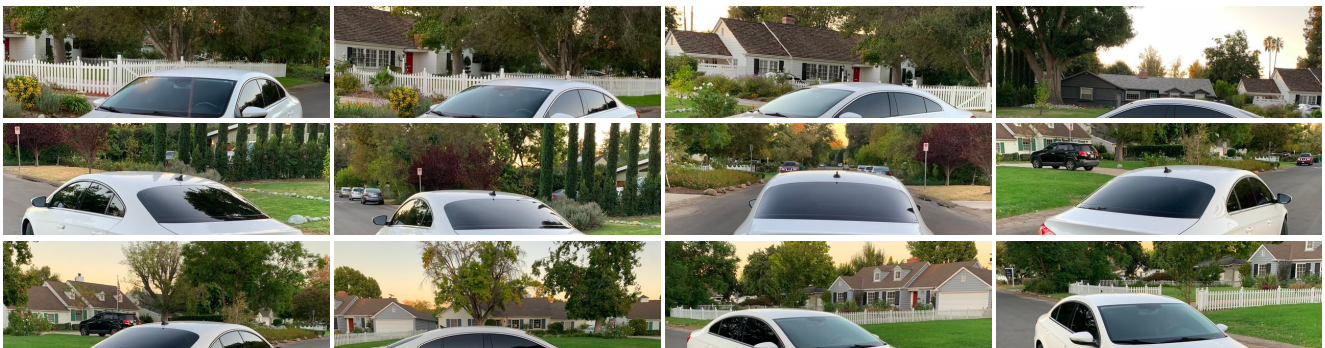

2010 VOLKSWAGEN CC SPORT SEDAN AUTOMATIC SERVICE RECORDS!

Contact Sales 310-987-1212

Our Price \$4,990

View this vehicle on our website at boutiqueautosales.com

Boutique Auto Sales

[310-987-1212](tel:310-987-1212)

5950 Laurel Canyon Blvd, North Hollywood, CA 91607

[Photos](#)

[Details](#)

[Contact](#)

Specifications:

Year:	2010
VIN:	WVWMP7AN4AE542495
Make:	VOLKSWAGEN
Stock:	2495
Model/Trim:	CC SPORT SEDAN AUTOMATIC SERVICE RECORDS!
Condition:	Pre-Owned
Body:	Sedan
Exterior:	Candy White
Engine:	2.0L TSI I4 engine
Interior:	Black Leather
Mileage:	145,201
Drivetrain:	Front Wheel Drive
Economy:	City 22 / Highway 31