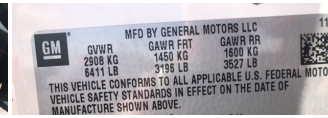

- Photos
- Details
- Contact

Specifications:

Year:	2011
VIN:	1GNKRJED2BJ246312
Make:	Chevrolet
Stock:	A12232
Model/Trim:	Traverse LT
Condition:	Pre-Owned
Body:	SUV
Exterior:	White
Engine:	ENGINE, 3.6L SIDI V6
Interior:	Lt Gray/Dk Gray
Mileage:	198,857
Drivetrain:	Front Wheel Drive
Economy:	City 17 / Highway 24