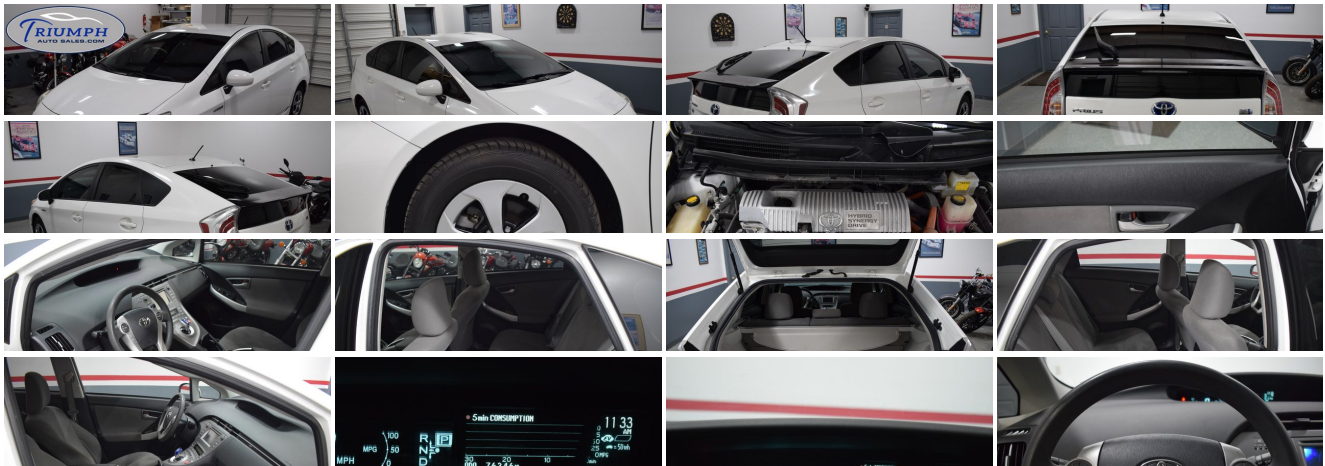

Details

Contact

Specifications:

Year:	2013
VIN:	JTDMN3DU8D5551195
Make:	Toyota
Stock:	W16535
Model/Trim:	Prius Two
Condition:	Pre-Owned
Body:	Sedan
Exterior:	Blizzard Pearl
Engine:	1.8L DOHC 16-valve VVT-i Atkinson-cycle I4 hybrid engine
Interior:	Dark gray Cloth
Mileage:	76,346
Drivetrain:	Front Wheel Drive
Economy:	City 51 / Highway 48

Vehicle Description

This Prius is in excellent shape and runs and drives like new. These cars get exceptional gas mileage and drive great. These don't last long so come see it before it's gone!!!!

Call RUSSELL 901-268-6627

Exterior

- 15" 5-spoke alloy wheels w/wheel covers- Auto-off projector-beam halogen headlamps
- Color-keyed folding pwr heated mirrors- Intermittent rear window wiper- LED tail lamps
- P195/65R15 all-season tires- Rear deck spoiler -inc: underbody spoilers & spats
- T135/80D16 compact spare tire- UV reduction glass windshield
- Washer-linked variable intermittent windshield wipers