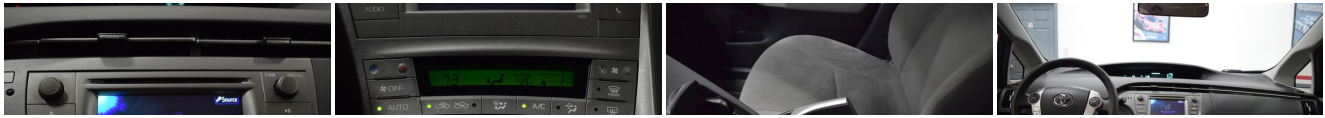

Specifications:

Year:	2013
VIN:	JTDMN3DU8D5551195
Make:	Toyota
Stock:	W16535
Model/Trim:	Prius Two
Condition:	Pre-Owned
Body:	Sedan
Exterior:	Blizzard Pearl
Engine:	1.8L DOHC 16-valve VVT-i Atkinson-cycle I4 hybrid engine
Interior:	Dark gray Cloth
Mileage:	76,346
Drivetrain:	Front Wheel Drive
Economy:	City 51 / Highway 48

Vehicle Description

This Prius is in excellent shape and runs and drives like new. These cars get exceptional gas mileage and drive great. These don't last long so come see it before it's gone!!!!

Call RUSSELL 901-268-6627

Call RUSSELL 901-268-6627

Call RUSSELL 901-268-6627

View all of our inventory at TRIUMPHAUTOSALES.COM. Financing is available at full list price W A C. Call RUSSELL for more details at 901-268-6627 or come by 4875 Elmore Rd. All cars are pre-owned and sold "As Is" and are available for a pre-purchase inspection. Price excludes $495 doc fee, state and local taxes, tags, registration and title fees and the cost of optional equipment selected by the purchaser. Financing and rate subject to lenders terms. MENTION SNAPPFISHONE FOR THIS INTERNET SPECIAL.

Errors and Omissions Disclaimer: Our dealership is not responsible for voided factory warranties. Dealer is not responsible for any option listed in the ad. Please verify the options at the time of purchase. Ads are placed by decoding VIN numbers and some options may get automatically selected. No intention of misleading the customer. We do trade-ins, provide financing and offer extended vehicle warranties on most vehicles.

Installed Options

Interior

- Driver door smart key entry system -inc: panic button, keyless entry - Engine immobilizer
- Fabric seat material
- Pwr door locks w/shift-linked automatic locking -inc: anti-lockout feature
- (2) 12V pwr outlets- (4) retractable assist grips
- 6-way driver/4-way passenger front bucket seats - 60/40 split rear seat
- Active headrests- Adjustable front/rear headrests -inc: fold-forward rear headrests
- Automatic climate control -inc: air filter, dust & pollen filter/filtration mode, electric compressor, humidity sensor, push button controls
- Cargo area lamp- Cruise control
- Digital instrument w/speedometer -inc: odometer, instant fuel consumption, fuel gauge, shift-position indicator, EV/ECO/POWER mode indicators
- Driver seatback pocket- Dual compartment glove box
- Dual front sunvisors w/illuminated vanity mirrors
- Front center console w/sliding armrest -inc: storage compartment w/removable utility tray, wire-management feature, (2) cup holders
- Illuminated entry
- Multi-information display -inc: energy monitor, fuel consumption history, hybrid system indicator, average fuel economy, distance to empty, average speed, trip distance, ECO saving record
- Overhead console w/map lights & shift illumination