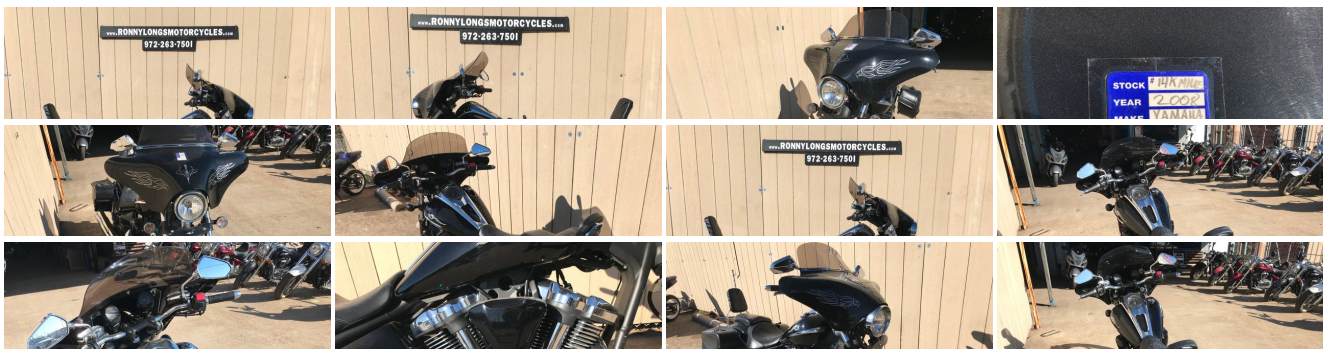

View this vehicle on our website at ronnylongsmotorcycles.com

Ronny Long's Motorcycles

972-263-7501

3126 E Main St, Grand Prairie, TX 75050

Photos

Details

Contact

Specifications:

Year:	2008
VIN:	JYAVP27E18A005322
Make:	Yamaha
Model/Trim:	Raider Base
Condition:	Pre-Owned
Engine:	1854 cc V Twin
Exterior:	Black
Transmission:	5 Speed Manual
Mileage:	14,606

Vehicle Description

2008 YAMAHA RAIDER 1900

Custom Seat, Exhaust, Fairing, plenty of power!

\$6400 Cash

5 Month Lay Away available w/ \$300 deposit

IN HOUSE FINANCING IS CURRENTLY ON HOLD

Call today (972) 263-7501

Ronny Long's Motorcycles

3126 E Main st Grand Prairie, TX 75050