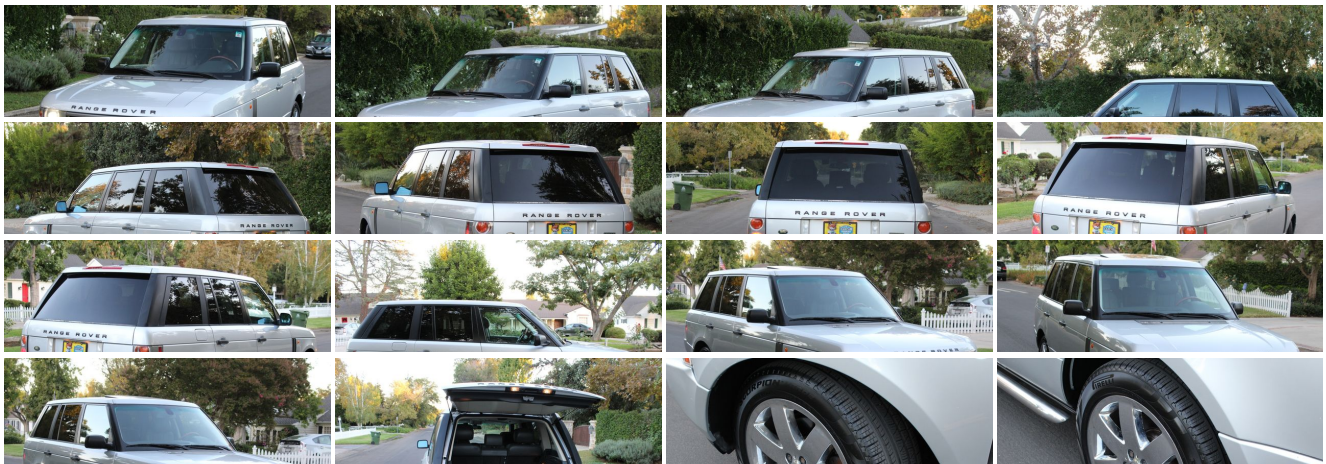

2004 LAND ROVER RANGE ROVER HSE NAVIGATION NEW TIRES SERVICE RECORDS

Contact Sales 310-987-1212

Our Price \$4,990

Retail Value \$8,520

View this vehicle on our website at boutiqueautosales.com

Boutique Auto Sales

[310-987-1212](tel:310-987-1212)

5950 Laurel Canyon Blvd, North Hollywood, CA 91607

Photos

Details

Contact

Specifications:

Year:	2004
VIN:	SALMF11434A167999
Make:	LAND ROVER
Stock:	7999
Model/Trim:	RANGE ROVER HSE NAVIGATION NEW TIRES SERVICE RECORDS
Condition:	Pre-Owned
Body:	SUV
Exterior:	Zambezi Silver
Engine:	4.4L DOHC SMPI aluminum-alloy V8 engine
Interior:	Aspen Leather
Mileage:	128,101
Drivetrain:	All Wheel Drive
Economy:	City 12 / Highway 16