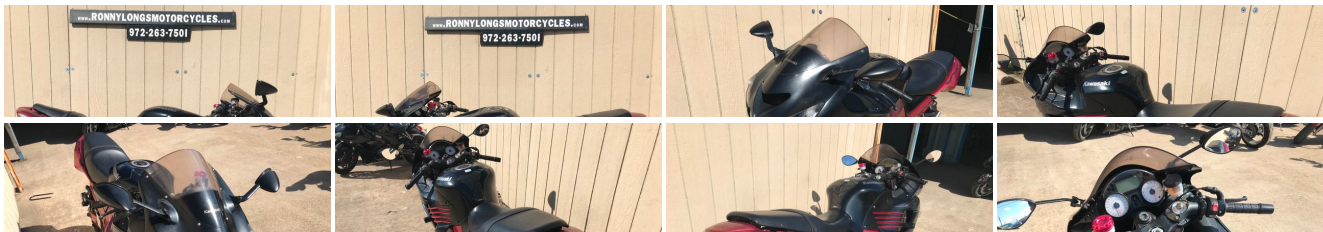

2008 Kawasaki Ninja ZX™-14

Price \$5,100

Estimated Payment*: **\$300**

*Estimate based on 24 months term at 9.5% APR.

*This estimation is for informational use only and is based on the information you provide. Actual loan amounts and payments will vary based on additional items such as taxes and fees as well as the actual interest rate available to you from a financial institution.

View this vehicle on our website at ronnylongsmotorcycles.com

Ronny Long's Motorcycles

[972-263-7501](tel:972-263-7501)

3126 E Main St, Grand Prairie, TX 75050

Photos

Details

Contact

Specifications:

Year:	2008
VIN:	JKBZXNC138A004494
Make:	Kawasaki

Model/Trim:	Ninja ZX™-14
Condition:	Pre-Owned
Engine:	1352 cc Horizontal In-line
Exterior:	Red
Transmission:	6 Speed Manual
Mileage:	28,812

Vehicle Description

2008 KAWASAKI ZX-14

\$5300 Cash or Financed In house for \$6495 with \$2500 Down \$300 month

90 day Layaway available on total cost or down payment with \$300 deposit

90 Day layaway available for Cash Buyers with \$300 Deposit