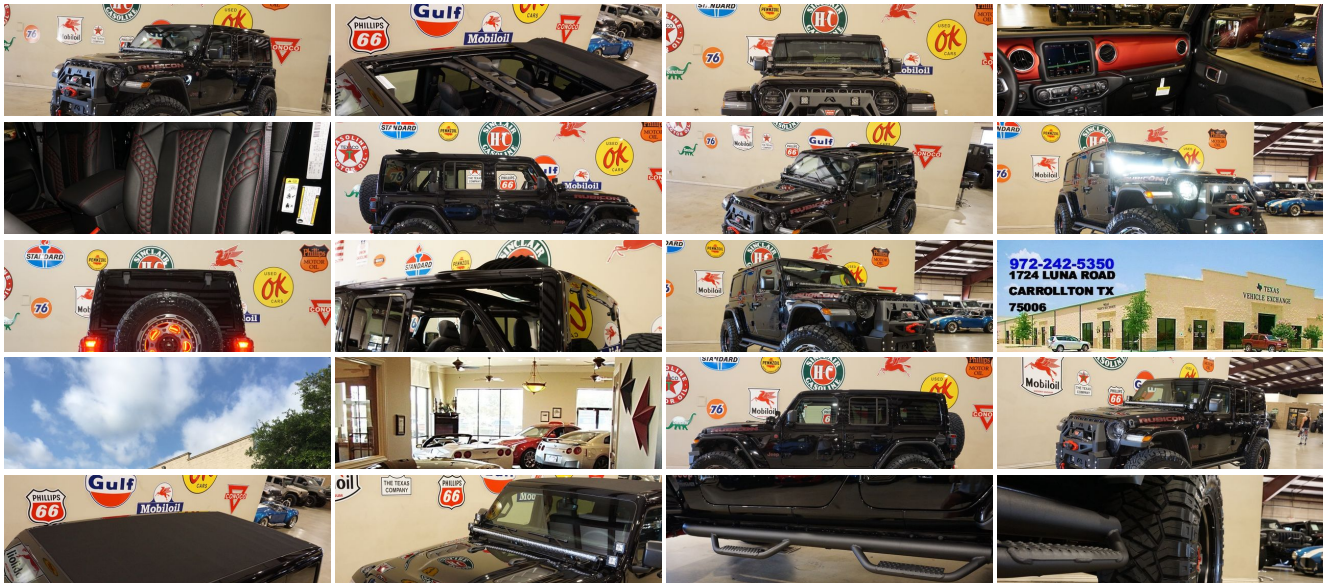

2020 Jeep Wrangler JL Unlimited Rubicon 4X4 SKY TOP, LIFTED, BUMPERS, LED'S

Our Price \$76,900

View this vehicle on our website at tveauto.com

972-242-5350

1724 Luna Road , Carrollton, TX 75006

Photos

Details

Contact

Specifications:

Year:	2020
VIN:	1C4HJXFG7LW102099
Make:	Jeep
Stock:	102099
Model/Trim:	Wrangler JL Unlimited Rubicon 4X4 SKY TOP,LIFTED,BUMPERS,LED'S
Condition:	Pre-Owned
Body:	SUV
Exterior:	Black Clearcoat
Engine:	ENGINE: 3.6L V6 24V VVT UPG I W/ESS
Interior:	Black Leather
Transmission:	TRANSMISSION: 8-SPEED AUTOMATIC (850RE)
Mileage:	161
Drivetrain:	4 Wheel Drive
Economy:	City 17 / Highway 22

Vehicle Description

NATION WIDE FINANCING

SUBMIT CREDIT APP WWW.TVEAUTO.COM

OR CALL 972-242-5350

"BLACK CLEAR COAT EDITION"

CUSTOM BUILT 2020 JEEP WRANGLER JL UNLIMITED RUBICON 4X4 WITH 24R PACKAGE

UPGRADES INCLUDE:

- * BLACK CLEAR COAT WITH RED ACCENTS
- * SKY ONE-TOUCH POWER TOP WITH REMOVABLE REAR QUARTER WINDOWS
- * CUSTOM ALEA BLACK LEATHER WITH RED STITCHING
- * FACTORY REMOTE START
- * COLD WEATHER GROUP
- * LED LIGHTING GROUP
- * FACTORY 8.4 INCH TOUCH SCREEN NAVIGATION WITH HD AM/FM/SIRIUS STEREO & ALPINE PREMIUM AUDIO SYSTEM
- * FACTORY BACK-UP CAMERA
- * U-CONNECT