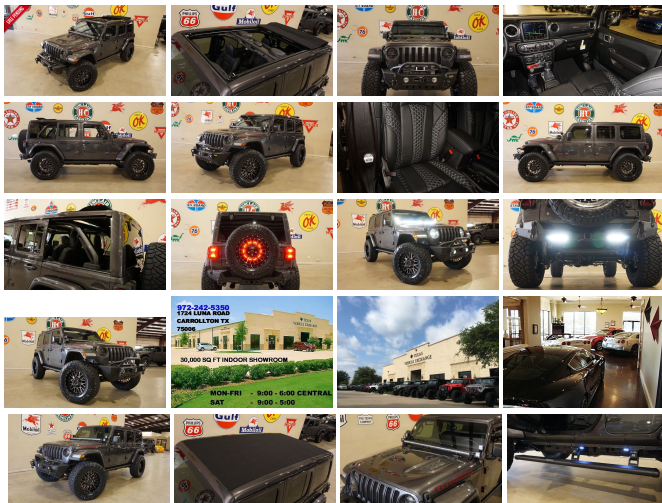

2020 Jeep Wrangler JL Unlimited Rubicon 4X4 SKY TOP,LIFTED,BUMPERS,LED'S

View this car on our website at tveauto.com/6708634/ebrochure

Our Price **\$76,900**

Specifications:

| | |
|----------------------|---|
| Year: | 2020 |
| VIN: | 1C4HJXFG9LW103609 |
| Make: | Jeep |
| Stock: | 103609 |
| Model/Trim: | Wrangler JL Unlimited Rubicon 4X4 SKY TOP,LIFTED,BUMPERS,LED'S |
| Condition: | Pre-Owned |
| Body: | SUV |
| Exterior: | Granite Crystal Metallic Clearcoat |
| Engine: | ENGINE: 3.6L V6 24V VVT UPG I W/ESS |
| Interior: | Black Leather |
| Transmission: | TRANSMISSION: 8-SPEED AUTOMATIC (850RE) |
| Mileage: | 36 |
| Drivetrain: | 4 Wheel Drive |
| Economy: | City 17 / Highway 22 |

NATION WIDE FINANCING

SUBMIT CREDIT APP WWW.TVEAUTO.COM

OR CALL 972-242-5350

**"GRANITE CRYSTAL METALLIC CLEAR
COAT EDITION"**

CUSTOM BUILT 2020 JEEP WRANGLER JL
UNLIMITED RUBICON 4X4 WITH 24R
PACKAGE

UPGRADES INCLUDE:

OF GRADES INCLUDE:

- * GRANITE CRYSTAL METALLIC CLEAR COAT
- * SKY ONE-TOUCH POWER TOP WITH REMOVABLE REAR QUARTER WINDOWS
- * CUSTOM ALEA BLACK LEATHER WITH SILVER STITCHING
- * FACTORY REMOTE START
- * REMOTE PROXIMITY KEYLESS ENTRY
- * COLD WEATHER GROUP
- * LED LIGHTING GROUP
- * FACTORY 8.4 INCH TOUCH SCREEN NAVIGATION WITH HD AM/FM/SIRIUS STEREO & ALPINE PREMIUM AUDIO SYSTEM
- * FACTORY BACK-UP CAMERA
- * U-CONNECT
- * (4.10 AXLE RATIO)
- * SMITTYBILT XRC GEN 2 FRONT BUMPER WITH LED FOGLIGHTS
- * FRONT D-RINGS & ISOLATORS (GRANITE CRYSTAL METALLIC)
- * SMITTYBILT NEW GEN II "X20" 10,000 LB WATERPROOF AND WIRELESS CONTROL WINCH WITH SYNTHETIC ROPE
- * FACTOR 55 PROLINK (BLACK)
- * FACTORY LED HEADLIGHTS
- * RUGGED RIDGE BLACK HEADLIGHT GUARDS
- * MOPAR 10TH ANNIVERSARY RUBICON POWER DOME HOOD
- * PAINTED TO MATCH FENDER FLARES
- * RUBICON EXPRESS 2.5" LIFT KIT WITH TERAFLX FALCON SERIES 3 SHOCKS & DESEDRVIDE