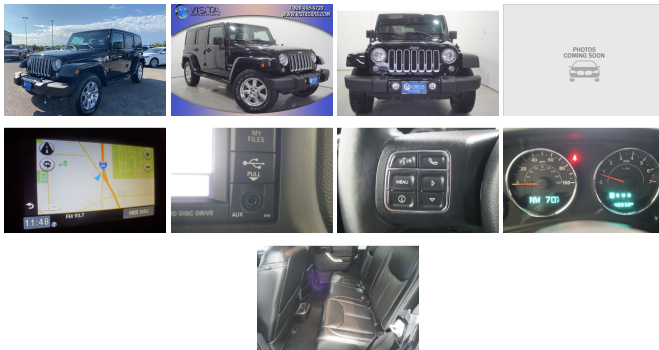

2016 Jeep Wrangler Unlimited Sahara

View this car on our website at vistacars.com/6707381/ebrochure

Website Price **\$32,990**

Specifications:

Year:	2016
VIN:	1C4HJWEG1GL133092
Make:	Jeep
Stock:	GL133092
Model/Trim:	Wrangler Unlimited Sahara
Condition:	Pre-Owned
Body:	SUV
Exterior:	Black Clear Coat
Engine:	ENGINE: 3.6L V6 24V VVT
Interior:	Black
Mileage:	40,038
Drivetrain:	4 Wheel Drive
Economy:	City 16 / Highway 20