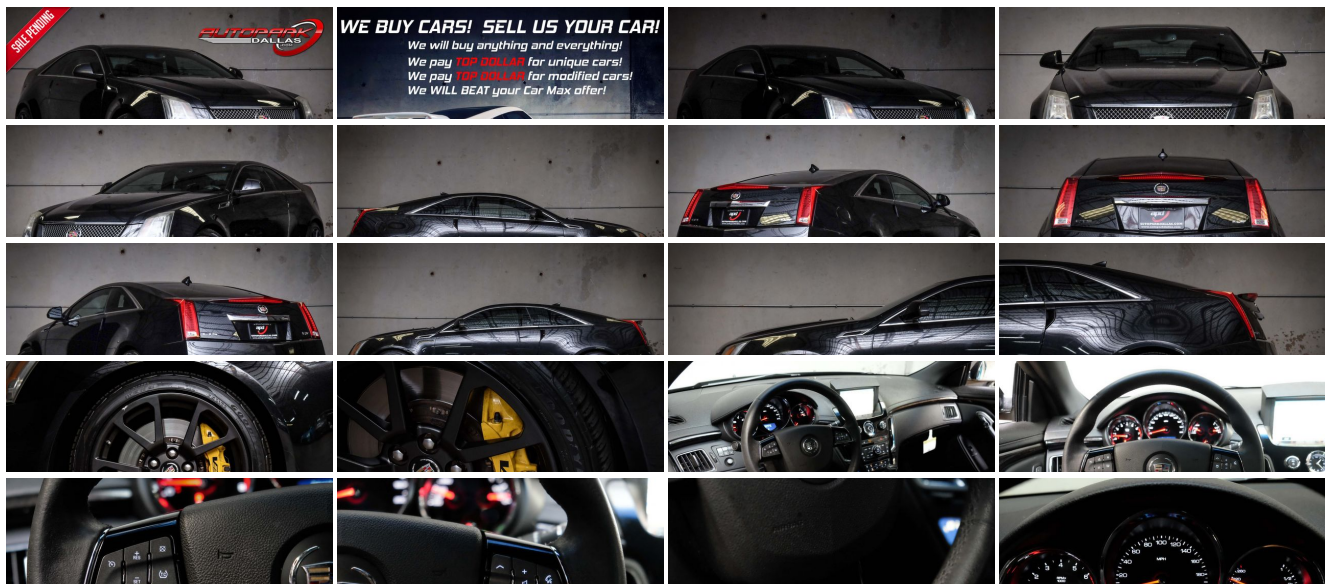

## 2011 Cadillac CTS-V Black Diamond Edition!

Website Price \$25,995

View this vehicle on our website at [autoparkdallas.com](http://autoparkdallas.com)

(214) 945-2601

2061 S Stemmons Fwy , Lewisville, TX 75067

## Specifications:

<b>Year:</b>	2011
<b>VIN:</b>	<a href="#">1G6DV1EP6B0157083</a>
<b>Make:</b>	Cadillac
<b>Model/Trim:</b>	CTS-V Black Diamond Edition!
<b>Condition:</b>	Pre-Owned
<b>Body:</b>	Coupe
<b>Exterior:</b>	Black Diamond Tricoat
<b>Engine:</b>	ENGINE, 6.2L SUPERCHARGED V8
<b>Interior:</b>	Ebony/Ebony Leather
<b>Transmission:</b>	TRANSMISSION, 6-SPEED AUTOMATIC
<b>Mileage:</b>	99,172
<b>Drivetrain:</b>	Rear Wheel Drive
<b>Economy:</b>	City 12 / Highway 18

## Vehicle Description

AutoPark Dallas is excited to offer you this 2011 Cadillac CTS-V for sale! Cadillac's CTS-V is not just the best American sport sedan in history; it's also one of the best in the world. Period. The signature beast of the Cadillac world was introduced in 2004 but the Coupe & Wagon came later in 2011 and was a praised decision on General Motors part. Our Black Diamond Tricoat on Ebony Black CTS-V Coupe here at APD is equipped with every factory technology option possible to make the concrete jungle easier to navigate! Even better is this CTS-V is considered a Black Diamond CTS-V Special Edition making you stand out even more above the crowd!!! If your search is for a fun performance luxury vehicle, then look no further than this CTS-V parked in our 16,000 Sq Ft Showroom located in Addison, Tx amongst our inventory of 100+ unique and luxury vehicles!