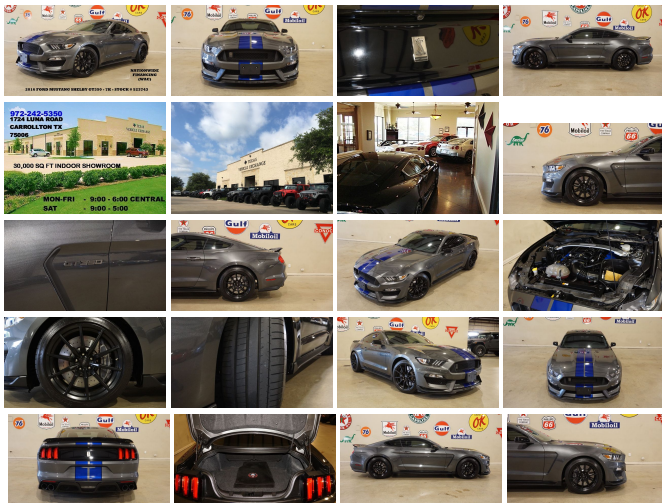

Specifications:

Year:	2016
VIN:	1FA6P8JZ1G5523743
Make:	Ford
Stock:	523743
Model/Trim:	Mustang Shelby GT350 TRACK PACK, RECARO, 7K, WE FINANCE
Condition:	Pre-Owned
Body:	Coupe
Exterior:	Magnetic Metallic
Engine:	ENGINE: 5.2L TI-VCT V8
Interior:	Ebony Cloth
Transmission:	TRANSMISSION: TREMEC 6-SPEED MANUAL
Mileage:	7,196
Drivetrain:	Rear Wheel Drive
Economy:	City 14 / Highway 21