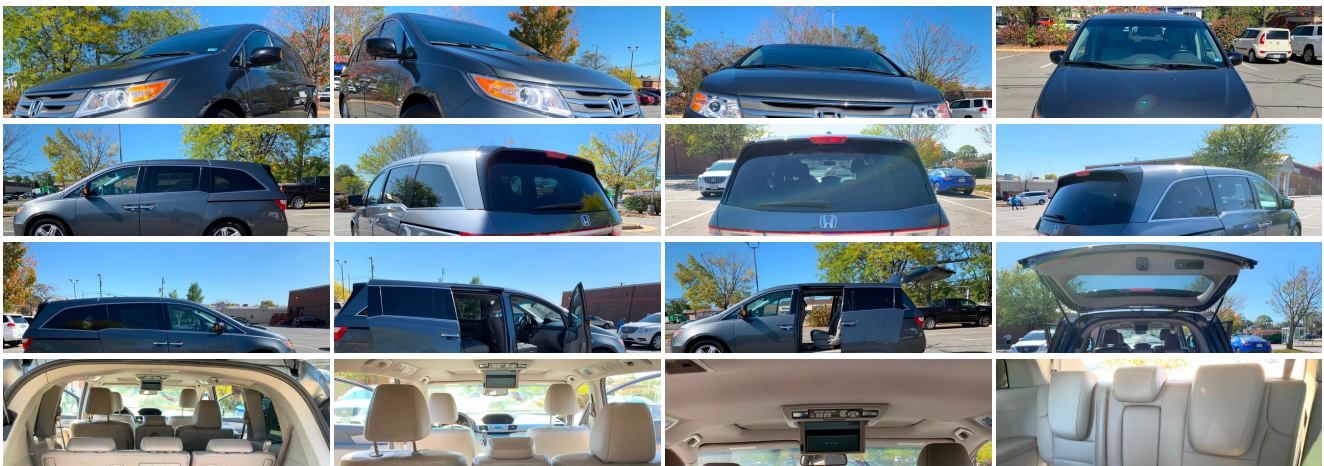

2013 Honda Odyssey Touring

Our No-Haggle Price \$10,964

Book Retail Value \$13,995

View this vehicle on our website at leesburgautoimport.com

Leesburg Auto Import

Toll Free: 1-866-249-5348, Local: 703-771-7600

2 Fairfax St SE, Leesburg, Virginia 20175

Photos

Details

Contact

Specifications:

Year:	2013
VIN:	5FNRL5H9XDB057053
Make:	Honda
Stock:	L057053
Model/Trim:	Odyssey Touring
Condition:	Pre-Owned
Body:	Minivan/Van
Exterior:	GREY
Engine:	3.5L SOHC MPFI 24-valve i-VTEC V6 engine
Interior:	Leather
Mileage:	144,794
Drivetrain:	Front Wheel Drive
Economy:	City 19 / Highway 28

Exterior

- Body-colored front & rear parking sensors- 18" X 7" alloy wheels

- Body colored front & rear parking sensors- 10 x 7 alloy wheels
- P235/60R18 all-season tires- Compact spare tire- Pwr tilt & slide moonroof
- Rear roofline spoiler w/integrated brakelight- Halogen headlights w/auto-on/off
- Fog lights
- Heated pwr mirrors -inc: memory-linked side mirror w/reverse gear tilt-down, integrated turn indicators
- Acoustic windshield- Heat-rejecting glass- Rear privacy glass
- 2-speed variable intermittent windshield wipers
- Intermittent rear window wiper w/washer- Dual pwr sliding doors- Pwr tailgate
- Clear tailgate garnish