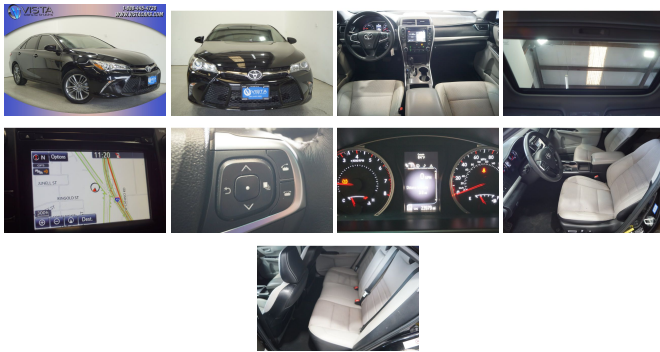

### Specifications:

<b>Year:</b>	2017
<b>VIN:</b>	4T1BF1FK9HU369879
<b>Make:</b>	Toyota
<b>Stock:</b>	HU369879
<b>Model/Trim:</b>	Camry SE
<b>Condition:</b>	Pre-Owned
<b>Body:</b>	Sedan
<b>Exterior:</b>	Midnight Black Metallic
<b>Engine:</b>	Engine: 2.5L I-4 DOHC SMPI
<b>Interior:</b>	Ash
<b>Mileage:</b>	23,979
<b>Drivetrain:</b>	Front Wheel Drive
<b>Economy:</b>	City 24 / Highway 33