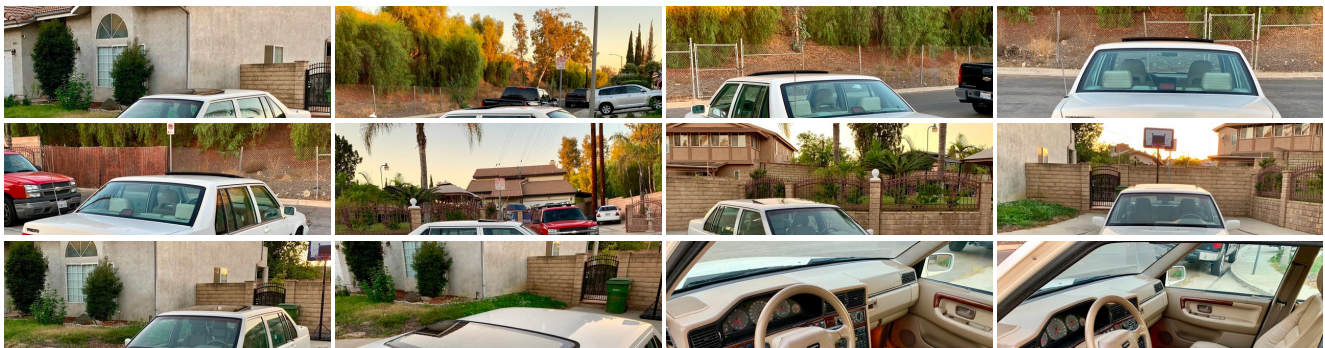

1995 Volvo 960 Sedan 60K Original Miles Automatic 2-Sets of keys

Contact Sales 310-987-1212

Our Price \$1,990

View this vehicle on our website at boutiqueautosales.com

Boutique Auto Sales

[310-987-1212](tel:310-987-1212)

5950 Laurel Canyon Blvd, North Hollywood, CA 91607

Photos

Details

Contact

Specifications:

Year:	1995
VIN:	YV1KS9616S1066213
Make:	Volvo
Stock:	6213
Model/Trim:	960 Sedan 60K Original Miles Automatic 2-Sets of keys
Condition:	Pre-Owned
Body:	Sedan
Exterior:	White
Interior:	Tan Leather
Mileage:	60,546
Drivetrain:	Rear Wheel Drive

Vehicle Description

Installed Options

Interior

- 2 front door footwell entry lights- 5-passenger seating capacity
- 8-way adjustable pwr reclining driver/front passenger bucket seats w/ adjustable lumbar support, driver seat 3-position memory
- AM/FM stereo full-logic cassette w/premium sound system, 100 watt amplifier, 8 speakers, anti-theft circuitry, CD compatibility
- CFC-free electronic climate control
- Central pwr door locking system operable from 3 positions- Cruise control
- Dual illuminated sunvisor vanity mirrors- Front center armrest w/cup holders
- Front door panel storage pockets- Front seatback storage pockets
- Front/rear floor mats- Front/rear reading lights- Gray-tone backlit instrumentation
- Illuminated lockable glove box- Interior cabin light delay
- Leather-wrapped steering wheel w/3-position tilt steering column
- Long-load pass-through to trunk- Luggage compartment light
- Premium leather-faced seating surfaces- Prewiring for CD changer- Pwr antenna
- Pwr windows w/driver side "auto-down"- Rear window defroster
- Remote keyless entry w/alarm- Wood trim

Exterior

- 2-speed intermittent windshield wipers- Center high-mount stop light
- Daytime running light system- Dual pwr mirrors w/heating elements- Front fog lights
- Halogen headlights w/wiper/washer system
- Pwr glass sunroof w/sunshade, slide/tilt positions- Rear fog light