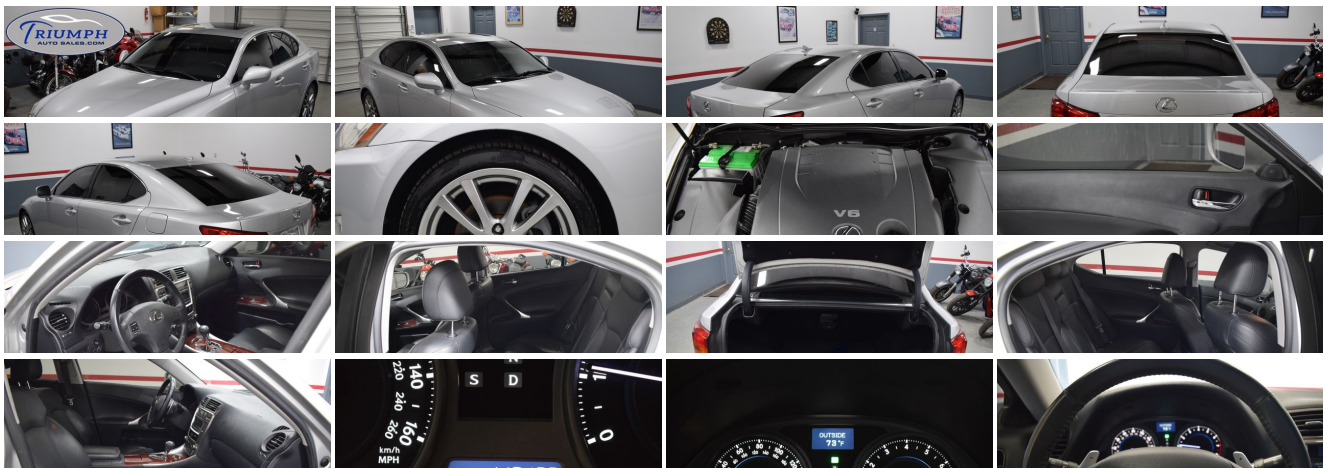

Photos

Details

Contact

## Specifications:

<b>Year:</b>	2008
<b>VIN:</b>	<a href="#">JTHBK262885075050</a>
<b>Make:</b>	Lexus
<b>Stock:</b>	R6738
<b>Model/Trim:</b>	IS 250 PREM
<b>Condition:</b>	Pre-Owned
<b>Body:</b>	Sedan
<b>Exterior:</b>	Tungsten Pearl
<b>Engine:</b>	2.5L DOHC 24-valve direct injection V6 engine-inc: dual variable valve timing w/intelligence (VVT-i)
<b>Interior:</b>	Black Leather
<b>Mileage:</b>	113,477
<b>Drivetrain:</b>	Rear Wheel Drive
<b>Economy:</b>	City 18 / Highway 26

## Vehicle Description

2008 Lexus IS250 Prem, Automatic Transmission, Leather Seats, All Power Options, Good Tires, AUX/UBS Ports, AM/FM/CD/MP3/Sat Radio, 113k Miles, and much much more. Please "CALL TODAY" and set a time to stop by!!! This a SUPER NICE RIDE, runs and drives like new!!!