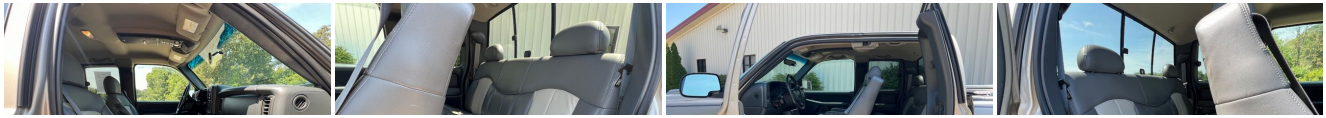

2990 Old Orchard Rd , Jackson , MO 63755

Photos

Details

Contact

Specifications:

Year:	2002
VIN:	1GCEK19T62E129496
Make:	Chevrolet
Stock:	15037A
Model/Trim:	Silverado 1500 LS
Condition:	Pre-Owned
Body:	Pickup Truck
Exterior:	Tan
Engine:	5.3L V8
Interior:	Gray Leather
Transmission:	4-SPEED AUTOMATIC TRANSMISSION W/OD
Mileage:	168,602
Drivetrain:	4 Wheel Drive
Economy:	City 14 / Highway 17