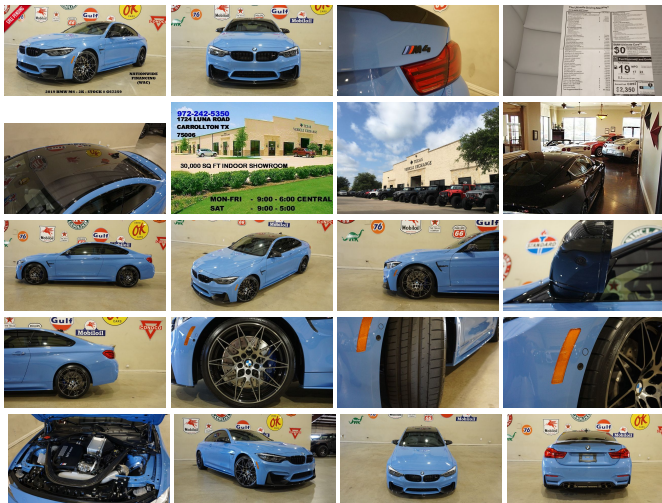

# 2019 BMW M4 Coupe MSRP 85K,HUD,NAV,F&TOP CAM,HTD LTH,20'S,2K!

View this car on our website at [tveauto.com/6700990/ebrochure](http://tveauto.com/6700990/ebrochure)

Our Price **\$69,900**

## Specifications:

Year:	2019
VIN:	WBS4Y9C50KAG67259
Make:	BMW
Stock:	G67259
Model/Trim:	M4 Coupe MSRP 85K,HUD,NAV,F&TOP CAM,HTD LTH,20'S,2K!
Condition:	Pre-Owned
Body:	Coupe
Exterior:	Yas Marina Blue Metallic
Engine:	Engine: 3.0L 6-Cylinder TwinPower Turbo w/ZCP-inc: 444 HP
Interior:	Silverstone Leather
Transmission:	TRANSMISSION: 7-SPEED M DOUBLE- CLUTCH W/DRIVELOGIC
Mileage:	2,281
Drivetrain:	Rear Wheel Drive
Economy:	City 17 / Highway 23

NATION WIDE FINANCING

SUBMIT CREDIT APP [WWW.TVEAUTO.COM](http://WWW.TVEAUTO.COM)

OR CALL 972-242-5350

2019 BMW M4 COUPE, 3.0L I6 TWIN POWER TURBO ENGINE, 7 SPEED M DOUBLE CLUTCH TRANSMISSION, ONLY 2K, YAS MARINA BLUE METALLIC W/SILVERSTONE LEATHER INTERIOR, CARFAX REPORTS 1 OWNER NO ACCIDENTS, APPEARS TO BE A NON-SMOKER, COMPETITION PACKAGE, EXECUTIVE PACKAGE, M COMPETITION PACKAGE, PUSH BUTTON START, FRONT & REAR PARK DISTANCE SENSORS, HEAD-UP DISPLAY, CARBON FIBER ROOF,

#### COMPETITION PACKAGE

-inc: M Competition Package, new settings for suspension, DSC and Active M Differential, Extended Shadowline Trim, Competition Package (7MA), Engine: 3.0L 6-Cylinder TwinPower Turbo 444 HP, Wheels: 20" x 9" Fr & 20" x 10" Rr Forged M star-spoke, style 666M, Tires: 265/30R20 Fr & 285/30R20 Rr Performance Non run-flat \$4,750