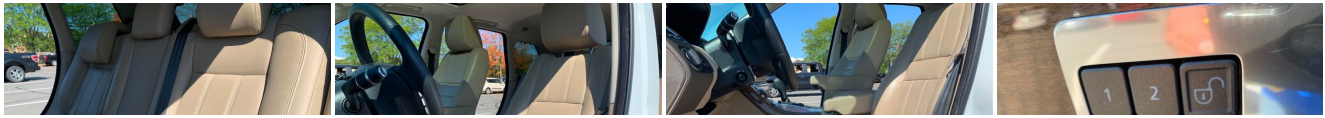

Specifications:

Year:	2012
VIN:	SALSK2D46CA724035
Make:	Land Rover
Stock:	L724035
Model/Trim:	Range Rover Sport HSE LUX
Condition:	Pre-Owned
Body:	SUV
Exterior:	Fuji White
Engine:	5.0L V8 engine
Mileage:	71,154
Drivetrain:	4 Wheel Drive
Economy:	City 13 / Highway 18

Vehicle Description

Installed Options

Interior

- 65/35 split folding heated rear seat w/adjustable head restraints & contrast stitching
- 8-way pwr front heated bucket seats -inc: folding armrests, adjustable head restraints, driver lumbar support, pwr driver seat side bolsters
- Ebony center stack/console trim- Leather seat trim w/contrast stitching
- Leather-wrapped pwr tilt/telescopic heated steering wheel w/audio controls
- Memory pack w/(3) settings -inc: driver seat, electric steering column, exterior mirrors
- Noble finish trim accents -inc: speaker bezel, vent bezels, gear knob, glove box release, interior door pulls
- Perimetric anti-theft alarm system w/keyless entry
- Speed sensitive pwr locks w/passive entry- Auto-dimming rearview mirror
- Center console cooler box- Cruise control w/steering wheel mounted controls
- Door inserts w/contrast stitching- Dual-zone automatic climate control w/recirculation
- Electronic rear window defroster- Front door map pockets
- Front seatback storage pockets- Front/rear cupholders
- HomeLink system for garage doors & security gates- Illuminated vanity mirrors
- LCD instrument panel -inc: tachometer, fuel filler door indicator, comprehensive message center w/trip computer, analog clock
- Leather-wrapped gear selector- Outside temp display
- Premium navigation system -inc: HDD, touch screen, voice activation
- Pwr windows w/one-touch open/close
- Retained accessory pwr -inc: time out for windows & sunroof
- Retractable/removable cargo area cover -inc: cargo net hooks
- Say What You See intuitive voice control

Exterior

- 20" 5-spoke alloy wheels, style 6- Pwr folding heated pwr mirrors w/memory
- Body color rear spoiler- Door sill tread strips- Front/rear fog lamps- Heated windsheild
- Heated windshield washer jets- Intermittent rear window wiper- LED tail lamps
- P275/40R20 all season tires- Privacy glass- Puddle/footwell lamps
- Pwr open/close tailgate w/selectable opening height- Pwr tilt/sliding sunroof
- Rain-sensing front windshield wipers- Rear bumper tread strip
- Reduced section spare tire- Xenon automatic headlamps w/pwr washers

Safety

- 65/35 split folding heated rear seat w/adjustable head restraints & contrast stitching
- 8-way pwr front heated bucket seats -inc: folding armrests, adjustable head restraints, driver lumbar support, pwr driver seat side bolsters