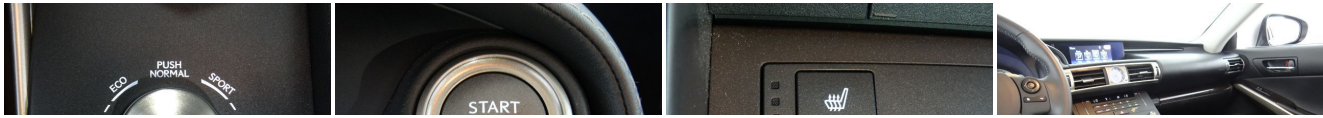

## Specifications:

<b>Year:</b>	2015
<b>VIN:</b>	<a href="#">JTHCF1D29F5019203</a>
<b>Make:</b>	Lexus
<b>Stock:</b>	PF5019203
<b>Model/Trim:</b>	IS 250 NAV, BLIND SPOT MONITOR, COOLED FRONT SEATS
<b>Condition:</b>	Pre-Owned
<b>Body:</b>	Sedan
<b>Exterior:</b>	Atomic Silver
<b>Engine:</b>	Engine: 2.5L V6 DOHC 24V VVT-i
<b>Interior:</b>	Black Leather
<b>Mileage:</b>	24,363
<b>Drivetrain:</b>	All Wheel Drive
<b>Economy:</b>	City 20 / Highway 27