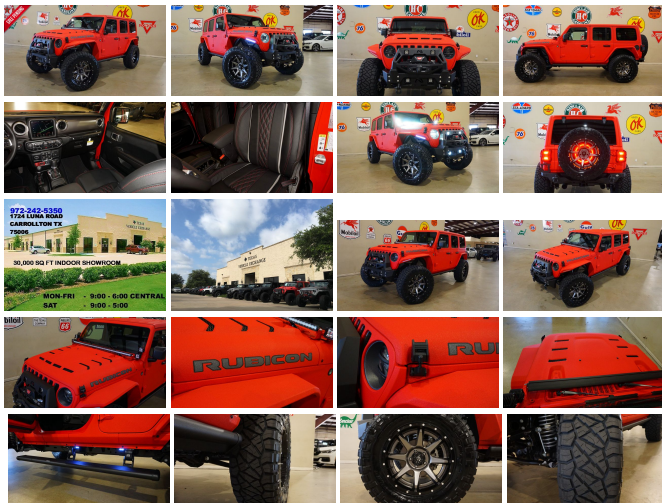

# 2020 Jeep Wrangler JL Unlimited Rubicon 4X4 DUPONT KEVLAR,LIFT,LED'S,FUEL WHLS

View this car on our website at [tveauto.com/6697739/ebrochure](http://tveauto.com/6697739/ebrochure)

Our Price **\$82,900**

## Specifications:

Year:	2020
VIN:	1C4HJXFG8LW101298
Make:	Jeep
Stock:	101298
Model/Trim:	Wrangler JL Unlimited Rubicon 4X4 DUPONT KEVLAR,LIFT,LED'S,FUEL WHLS
Condition:	Pre-Owned
Body:	SUV
Exterior:	Red
Engine:	ENGINE: 3.6L V6 24V VVT UPG I W/ESS
Interior:	Black Leather
Transmission:	TRANSMISSION: 8-SPEED AUTOMATIC (850RE)
Mileage:	76
Drivetrain:	4 Wheel Drive
Economy:	City 17 / Highway 22

NATION WIDE FINANCING

SUBMIT CREDIT APP [WWW.TVEAUTO.COM](http://WWW.TVEAUTO.COM)

OR CALL 972-242-5350

**"FIRECRACKER RED EDITION"**

CUSTOM BUILT **KEVLAR** 2020 JEEP  
WRANGLER JL UNLIMITED RUBICON 4X4  
WITH 24R PACKAGE

## QUICK ORDER PACKAGE 24R

-inc: Engine: 3.6L V6 24V VVT UPG I w/ESS,  
Transmission: 8-Speed Automatic (850RE)