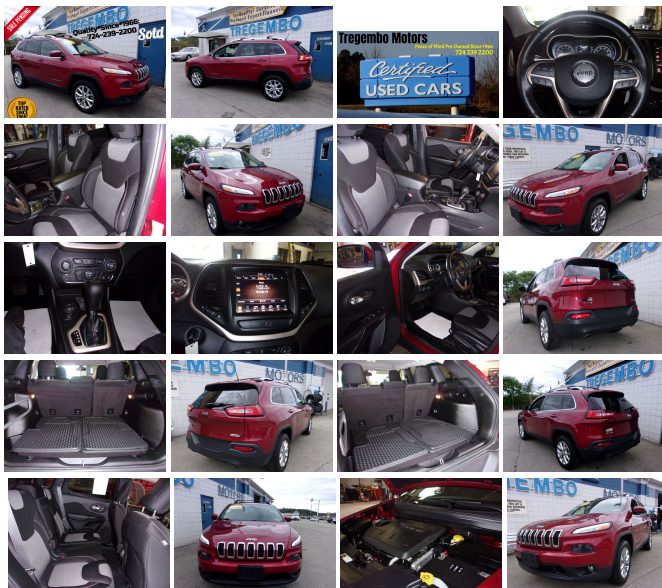

tregembomotors.com
724-239-2200
125 Wilson Road
Bentleyville, Pennsylvania
15314

Tregembo Motors

2014 Jeep Cherokee 4X4 Latitude

Billie Sue or The Tregembo Sales Team 724-239-2200

View this car on our website at tregembomotors.com/6697617/ebrochure

Our Price **\$0**

Specifications:

Year: 2014
VIN: 1C4PJMCS9EW285835
Make: Jeep
Stock: 285835
Model/Trim: Cherokee 4X4 Latitude
Condition: Pre-Owned
Body: SUV
Exterior: Deep Cherry Red Crystal Pearlcoat
Engine: ENGINE: 3.2L V6 24V VVT
Interior: Black Cloth
Transmission: TRANSMISSION: 9-SPEED 948TE AUTOMATIC 2 SPEED PTU
Mileage: 107,500
Drivetrain: 4 Wheel Drive
Economy: City 19 / Highway 26

Sale Pending. JUST TRADED. *Ready Soon!* Beautiful 4x4 V6 Latitude w EXTRAS! Well Appointed w Comfort, Convenience, Technology Options! High Confidence, Safety & Performance! Fully Serviced, 125 Pt Inspected, Detailed and Better Than New! Deep Cherry Red Crystal PearlCoat is striking w Chrome Accents & Alloys! FULLY SERVICED, NEW BRAKES & ROTORS, PA Insp, Em, Warranty! Heated Seats & Wheel! Remote Start! Huge LCD, BackUp Camera, Safety Features, So much more!