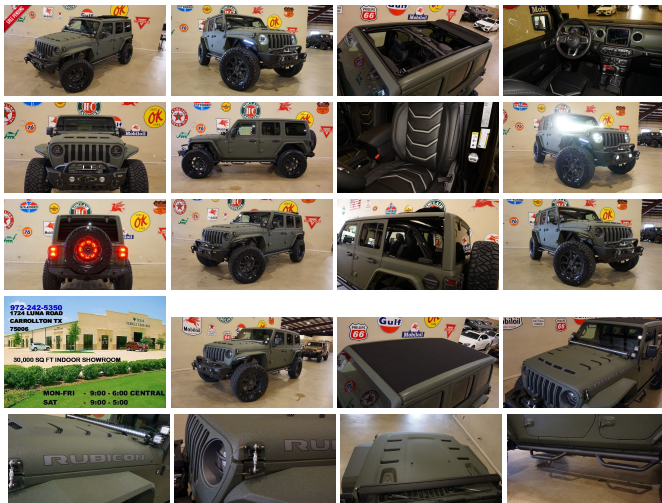

2020 Jeep Wrangler JL Unlimited Rubicon 4X4 SKY TOP,DUPONT KEVLAR,LIFT,LED'S

View this car on our website at tveauto.com/6695939/ebrochure

Our Price **\$88,900**

Specifications:

Year:	2020
VIN:	1C4HJXFG9LW108437
Make:	Jeep
Stock:	108437
Model/Trim:	Wrangler JL Unlimited Rubicon 4X4 SKY TOP,DUPONT KEVLAR,LIFT,LED'S
Condition:	Pre-Owned
Body:	SUV
Exterior:	Green
Engine:	ENGINE: 3.6L V6 24V VVT UPG I W/ESS
Interior:	Black Leather
Transmission:	TRANSMISSION: 8-SPEED AUTOMATIC (850RE)
Mileage:	119
Drivetrain:	4 Wheel Drive
Economy:	City 17 / Highway 22

NATION WIDE FINANCING

SUBMIT CREDIT APP WWW.TVEAUTO.COM

OR CALL 972-242-5350

"TANK GREEN EDITION"

CUSTOM BUILT **KEVLAR** 2020 JEEP
WRANGLER JL UNLIMITED RUBICON 4X4
WITH 24R PACKAGE

UPGRADES INCLUDE:

- * TANK GREEN KEVLAR COATING
- * SKY ONE-TOUCH POWER TOP WITH REMOVABLE REAR QUARTER WINDOWS
- * CUSTOM ALEA BLACK LEATHER WITH SILVER STITCHING
- * FACTORY REMOTE START
- * REMOTE PROXIMITY KEYLESS ENTRY
- * COLD WEATHER GROUP
- * LED LIGHTING GROUP
- * FACTORY 8.4 INCH TOUCH SCREEN NAVIGATION WITH HD AM/FM/SIRIUS STEREO & ALPINE PREMIUM AUDIO SYSTEM
- * FACTORY BACK-UP CAMERA
- * U-CONNECT
- * (4.10 AXLE RATIO)
- * SMITTYBILT XRC GEN 2 FRONT BUMPER WITH LED FOGLIGHTS
- * FRONT D-RINGS & ISOLATORS (GREEN)
- * SMITTYBILT NEW GEN II "X20" 10,000 LB WATERPROOF AND WIRELESS CONTROL WINCH WITH SYNTHETIC ROPE
- * FACTORY 55 PROLINK (BLACK)
- * FACTORY MESH GRILLE PAINTED BLACK
- * FACTORY LED HEADLIGHTS
- * RUGGED RIDGE BLACK HEADLIGHT GUARDS
- * NEW RK SPORT RAM AIR VENTED HOOD
- * DRAKE OFF ROAD HOOD LATCHES
- * ROAD ARMOR STEALTH JL FENDER FLARES
- * DV8 OFF ROAD FRONT & REAR INNER FENDERS
- * RUBICON EXPRESS 2.5" LIFT KIT WITH TERAFLY EYE BALL COIL SHOCKS

Our Location :

2020 Jeep Wrangler JL Unlimited Rubicon 4X4 SKY TOP,DUPONT KEVLAR,LIFT,LED'S
 Texas Vehicle Exchange - 972-242-5350 - View this car on our website at veauto.com/6695939/ebrochure

Installed Options