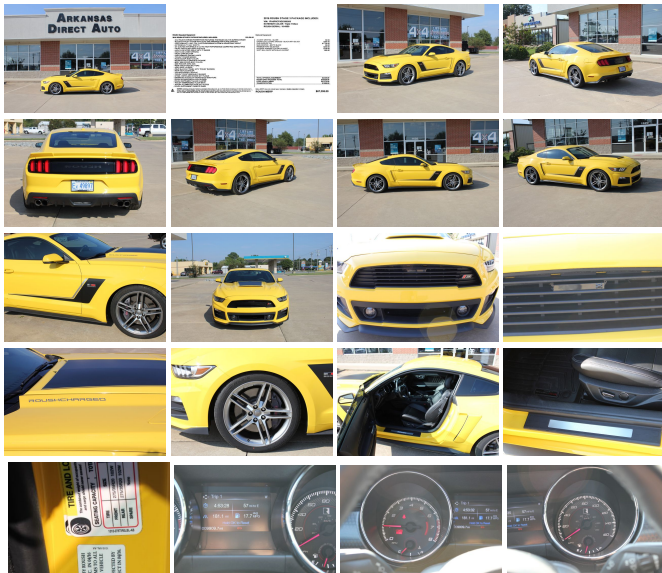

2016 Ford Mustang GT PREMIUM ROUSH STAGE 3

Joshua White Call or Text 501-749-1190

View this car on our website at arkansasdirectauto.net/6694758/ebrochure

Our Price **\$42,850**

Retail Value ~~\$49,275~~

Specifications:

Year:	2016
VIN:	1FA6P8CF9G5300269
Make:	Ford
Stock:	G5300269
Model/Trim:	Mustang GT PREMIUM ROUSH STAGE 3
Condition:	Pre-Owned
Body:	Coupe
Exterior:	Triple Yellow Tri-Coat
Engine:	ENGINE: 5.0L TI-VCT V8
Interior:	Ebony Leather
Transmission:	TRANSMISSION: 6-SPEED MANUAL
Mileage:	9,909
Drivetrain:	Rear Wheel Drive
Economy:	City 15 / Highway 25