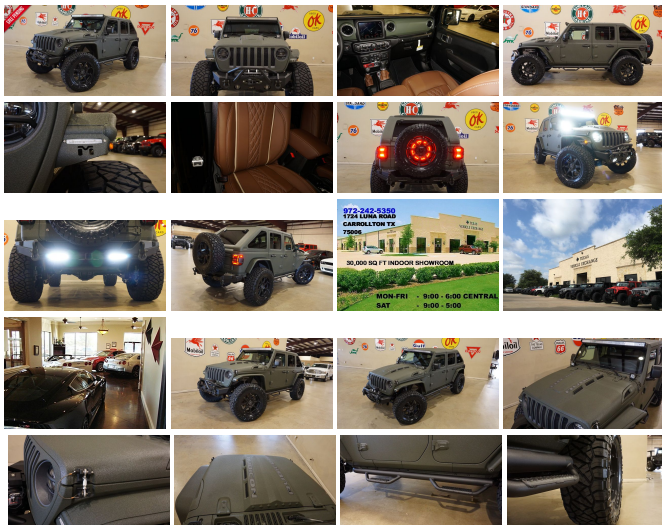

2020 Jeep Wrangler JL Unlimited Rubicon 4X4 DUPONT KEVLAR,SLANT BACK,LIFT,LED'S

View this car on our website at tveauto.com/6692512/ebrochure

Our Price **\$82,900**

Specifications:

Year:	2020
VIN:	1C4HJXFG2LW101295
Make:	Jeep
Stock:	101295
Model/Trim:	Wrangler JL Unlimited Rubicon 4X4 DUPONT KEVLAR,SLANT BACK,LIFT,LED'S
Condition:	Pre-Owned
Body:	SUV
Exterior:	Green
Engine:	ENGINE: 3.6L V6 24V VVT UPG I W/ESS
Interior:	Brown Leather
Transmission:	TRANSMISSION: 8-SPEED AUTOMATIC (850RE)
Mileage:	59
Drivetrain:	4 Wheel Drive
Economy:	City 17 / Highway 22

NATION WIDE FINANCING

SUBMIT CREDIT APP WWW.TVEAUTO.COM

OR CALL 972-242-5350

"TANK GREEN EDITION"

CUSTOM BUILT KEVLAR 2020 JEEP
WRANGLER JL UNLIMITED RUBICON 4X4
WITH 24R PACKAGE

UPGRADES INCLUDE:

- * TANK GREEN KEVLAR COATING
- * CUSTOM JL FASTBACK HARDTOP
- * CUSTOM ALEA BROWN LEATHER WITH TAN STITCHING
- * FACTORY REMOTE START
- * REMOTE PROXIMITY KEYLESS ENTRY
- * COLD WEATHER GROUP
- * LED LIGHTING GROUP
- * FACTORY 8.4 INCH TOUCH SCREEN NAVIGATION WITH HD AM/FM/SIRIUS STEREO & ALPINE PREMIUM AUDIO SYSTEM
- * FACTORY BACK-UP CAMERA
- * U-CONNECT
- * (4.10 AXLE RATIO)
- * RUGGED RIDGE HD X STRIKER STUBBY FRONT BUMPER WITH LED FOGLIGHTS
- * FRONT D-RINGS & ISOLATORS (GREEN)
- * SMITTYBILT NEW GEN II "X20" 10,000 LB WATERPROOF AND WIRELESS CONTROL WINCH WITH SYNTHETIC ROPE
- * FACTORY 55 PROLINK (BLACK)
- * FACTORY MESH GRILLE PAINTED BLACK
- * FACTORY LED HEADLIGHTS
- * RUGGED RIDGE BLACK HEADLIGHT GUARDS
- * CUSTOM TOTL JL HEAT EXPULSION HOOD
- * DRAKE OFF ROAD HOOD LATCHES
- * METALCLOAK'S JL OVERLAND FENDERS
- * DV8 OFF ROAD FRONT & REAR INNER FENDERS
- * RUBICON EXPRESS 2.5" IIFT KIT WITH