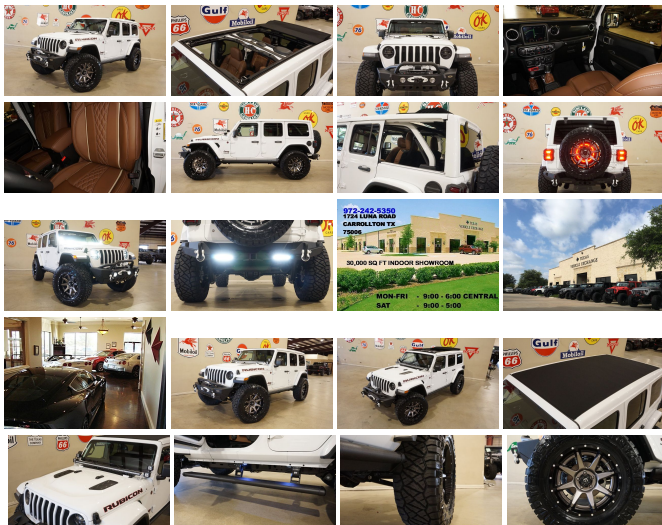

2020 Jeep Wrangler JL Unlimited Rubicon 4X4 SKY TOP,LIFTED,LED'S,FUEL WHLS

View this car on our website at tveauto.com/6691252/ebrochure

Our Price **\$79,900**

Specifications:

Year:	2020
VIN:	1C4HJXFG7LW103608
Make:	Jeep
Stock:	103608
Model/Trim:	Wrangler JL Unlimited Rubicon 4X4 SKY TOP,LIFTED,LED'S,FUEL WHLS
Condition:	Pre-Owned
Body:	SUV
Exterior:	Bright White Clearcoat
Engine:	ENGINE: 3.6L V6 24V VVT UPG I W/ESS
Interior:	Brown Leather
Transmission:	TRANSMISSION: 8-SPEED AUTOMATIC (850RE)
Mileage:	31
Drivetrain:	4 Wheel Drive
Economy:	City 17 / Highway 22

NATION WIDE FINANCING

SUBMIT CREDIT APP WWW.TVEAUTO.COM

OR CALL 972-242-5350

"BRIGHT WHITE CLEAR COAT EDITION"
CUSTOM BUILT 2020 JEEP WRANGLER JL
UNLIMITED RUBICON 4X4 WITH 24R
PACKAGE

UPGRADES INCLUDE:

- * BRIGHT WHITE CLEAR COAT
- * SKY ONE-TOUCH POWER TOP WITH REMOVABLE REAR QUARTER WINDOWS
- * CUSTOM ALEA BROWN LEATHER WITH TAN STITCHING
- * FACTORY REMOTE START
- * REMOTE PROXIMITY KEYLESS ENTRY
- * COLD WEATHER GROUP
- * LED LIGHTING GROUP
- * FACTORY 8.4 INCH TOUCH SCREEN NAVIGATION WITH HD AM/FM/SIRIUS STEREO & ALPINE PREMIUM AUDIO SYSTEM
- * FACTORY BACK-UP CAMERA
- * U-CONNECT