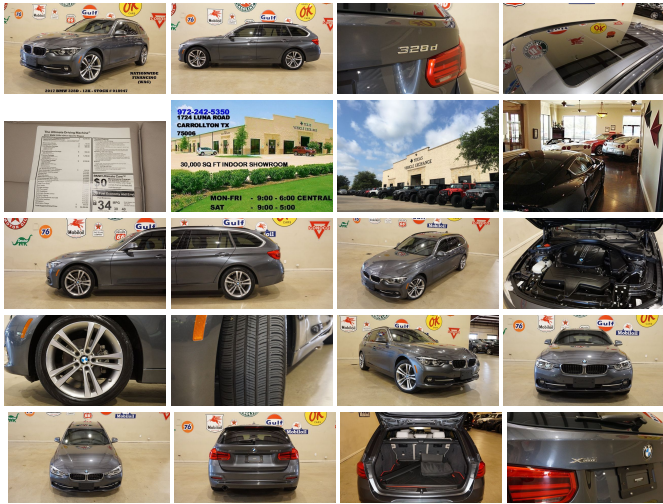

6e2ad586-b84f-49fc-ac4f-2b3a61d89edd.autorevo-websites.com
844-290-3907
807 SE Military Drive
San Antonio, TX 78214

PSv5 DEMO - Southside
Used

2017 BMW 328d xDrive Sports Wagon HUD,PANO ROOF,NAV,HTD LTH,12K

View this car on our website at 6e2ad586-b84f-49fc-ac4f-2b3a61d89edd.autorevo-websites.com/6690989/ebrochure

Our Price **\$34,900**

Specifications:

Year: 2017
VIN: WBA8J1C39HA018947
Make: BMW
Stock: 018947
Model/Trim: 328d xDrive Sports Wagon HUD,PANO ROOF,NAV,HTD LTH,12K
Condition: Pre-Owned
Body: Sedan
Exterior: Mineral Gray Metallic
Engine: Engine: 2.0L DOHC 16-Valve 4-Cylinder Turbocharged
Interior: Oyster Leather
Mileage: 12,355
Drivetrain: All Wheel Drive
Economy: City 30 / Highway 40