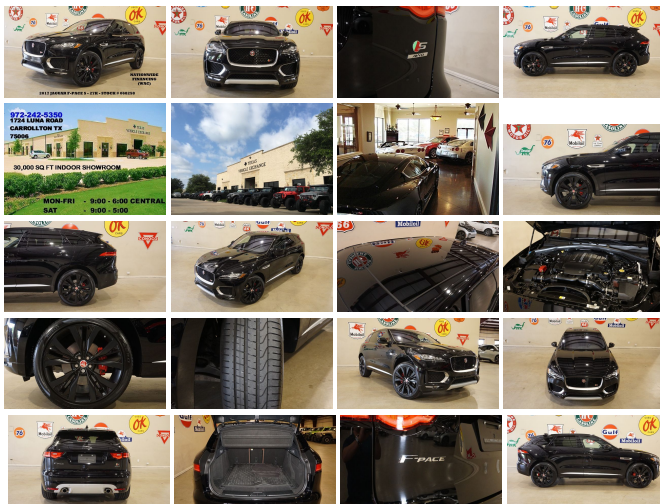

2017 Jaguar F-PACE S

View this car on our website at 6e2ad586-b84f-49fc-ac4f-2b3a61d89edd.autorevo-websites.com/6690982/ebrochure

Our Price **\$45,900**

Specifications:

Year:	2017
VIN:	SADCM2BV3HA068258
Make:	Jaguar
Stock:	068258
Model/Trim:	F-PACE S
Condition:	Pre-Owned
Body:	SUV
Exterior:	Ebony
Engine:	Engine: 3.0L V6 Supercharged (380 HP)
Interior:	Brogue/Light Oyster Leather
Mileage:	27,812
Drivetrain:	All Wheel Drive
Economy:	City 18 / Highway 23

NATION WIDE FINANCING SUBMIT CREDIT APP
WWW.TVEAUTO.COM OR CALL 972-242-5350 2017 JAGUAR F-PACE S AWD, 3.0L SUPERCHARGED V6 ENGINE, AUTOMATIC TRANSMISSION, ONLY 27K, BLACK W/BROGUE LEATHER INTERIOR, CARFAX REPORTS 1 OWNER NO ACCIDENTS, APPEARS TO BE A NON-SMOKER, PUSH BUTTON START, FRONT & REAR PARK DISTANCE SENSORS, PANORAMIC SUNROOF, TOUCH SCREEN NAVIGATION, BACK-UP CAMERA, POWER WINDOWS, POWER DOOR LOCKS, POWER FOLDING HEATED MIRRORS WITH TURN SIGNALS, BLIND SPOT CONTROL, POWER & HEATED TILT/TELESCOPE STEERING WHEEL WITH AUDIO & CRUISE CONTROLS, PADDLE SHIFTERS, DUAL POWER & HEATED FRONT SEATS WITH DRIVER 3 MEMORY POSITION, LANE KEEP ASSIST, DSC CONTROL, ASPC CONTROL, ECO/NORMAL/DYNAMIC/ADSR MODE, ICE COLD A/C, DUAL CLIMATE CONTROL, MERIDIAN HD AM/FM/SIRIUS STEREO, BLUETOOTH, SELF DIMMING REAR VIEW MIRROR, HOMELINK GARAGE CONTROLS, DUAL LIGHTED VANITY MIRRORS, REAR A/C VENTS, CARGO COVER, POWER LIFTGATE, RUBBER CARGO MAT, FLOOR MATS, OWNER'S MANUAL, 2 KEYS/2 REMOTES. 22 IN BLACK ALLOY WHEELS, FRONT TIRES ARE PIRELLI 265/40R/22 WITH APPROX 70% TREAD LIFE REMAINING, REAR TIRES ARE PIRELLI 265/40R/22 WITH APPROX 50% TREAD LIFE REMAINING. RUNS AND DRIVES GREAT. GIVE US A CALL @ 972-242-5350 OR STOP BY FOR A TEST DRIVE. 1724 LUNA RD IN CARROLLTON - 2 MILES NORTH OF 635. CLICK ON CARFAX ICON TO VIEW A FULL REPORT AT NO COST TO YOU.