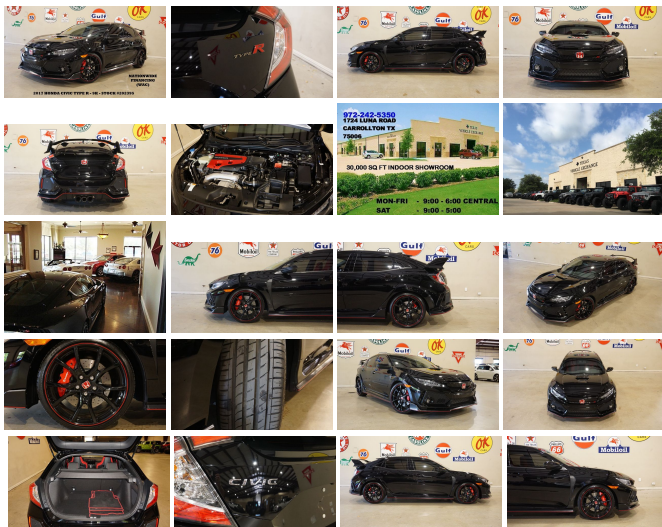

2017 Honda Civic Touring

View this car on our website at 6e2ad586-b84f-49fc-ac4f-2b3a61d89edd.autorevo-websites.com/6690981/ebrochure

Our Price **\$36,700**

Specifications:

Year:	2017
VIN:	SHHFK8G73HU202395
Make:	Honda
Stock:	202395
Model/Trim:	Civic Touring
Condition:	Pre-Owned
Body:	Sedan
Exterior:	Crystal Black Pearl
Engine:	Engine: 2.0L I-4 DOHC 16-Valve VTEC Turbocharged
Interior:	Red/Black Cloth
Mileage:	9,843
Drivetrain:	Front Wheel Drive
Economy:	City 22 / Highway 28

NATION WIDE FINANCING SUBMIT CREDIT APP
WWW.TVEAUTO.COM OR CALL 972-242-5350 2017 HONDA CIVIC
TYPE R TOURING FWD, 2.0L TURBOCHARGED I4 ENGINE, 6
SPEED MANUAL TRANSMISSION, ONLY 9K, CRYSTAL BLACK
PEARL W/RED & BLACK SUEDE EFFECT INTERIOR, CARFAX
REPORTS 1 OWNER NO ACCIDENTS, APPEARS TO BE A NON-
SMOKER, PUSH BUTTON START, FOGLIGHTS, NAVIGATION,
BACK-UP CAMERA, POWER WINDOWS, POWER DOOR LOCKS,
POWER MIRRORS, TILT/TELESCOPE STEERING WHEEL WITH
AUDIO & CRUISE CONTROLS, FRONT BUCKET SEATS WITH
MANUAL ADJUSTMENTS, TRACTION CONTROL,
COMFORT/SPORT BUTTON, ICE COLD A/C, DUAL CLIMATE
CONTROL, HD AM/FM/SIRIUS STEREO, BLUETOOTH, DUAL
LIGHTED VANITY MIRRORS, CARGO COVER, REAR SPOILER,
FLOOR MATS, OWNER'S MANUAL, 1 KEY/1 REMOTE. 20 IN GLOSS
BLACK ALLOY WHEELS, BREMBO BRAKES, FRONT TIRES ARE
NEXEN 245/30ZR/20 WITH APPROX 95% TREAD LIFE REMAINING,
REAR TIRES ARE CONTINENTAL 245/30ZR/20 WITH APPROX 90%
TREAD LIFE REMAINING. RUNS AND DRIVES GREAT. GIVE US A
CALL @ 972-242-5350 OR STOP BY FOR A TEST DRIVE. 1724 LUNA
RD IN CARROLLTON - 2 MILES NORTH OF 635. CLICK ON CARFAX
ICON TO VIEW A FULL REPORT AT NO COST TO YOU.