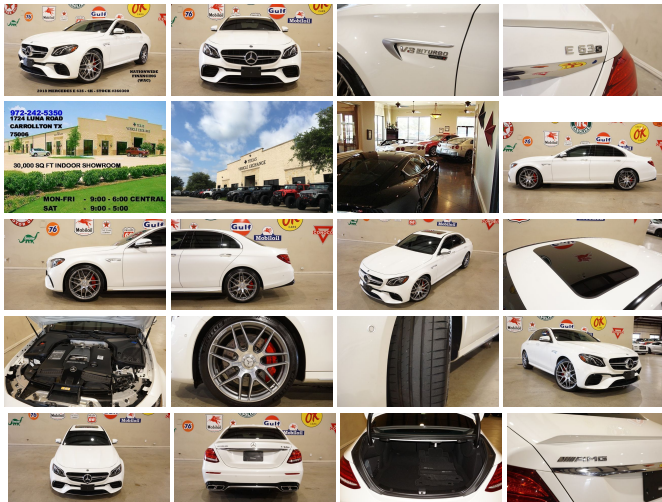

2018 Mercedes-Benz AMG E 63 S

View this car on our website at 6e2ad586-b84f-49fc-ac4f-2b3a61d89edd.autorevo-websites.com/6690969/ebrochure

Our Price **\$89,900**

Specifications:

Year:	2018
VIN:	WDDZF8KB6JA360300
Make:	Mercedes-Benz
Stock:	360300
Model/Trim:	AMG E 63 S
Condition:	Pre-Owned
Body:	Sedan
Exterior:	designo Diamond White
Engine:	Engine: 4.0L V8 Biturbo
Interior:	Black Leather
Mileage:	4,209
Drivetrain:	All Wheel Drive
Economy:	City 19 / Highway 25

Our Location :

2018 Mercedes-Benz AMG E 63 S

PSv5 DEMO - Southside Used - 844-290-3907 - View this car on our website at [6e2ad586-b84f-49fc-ac4f-2b3a61d89edd.autorevo-websites.com/6690969/ebrochure](https://websites.com/6690969/ebrochure)